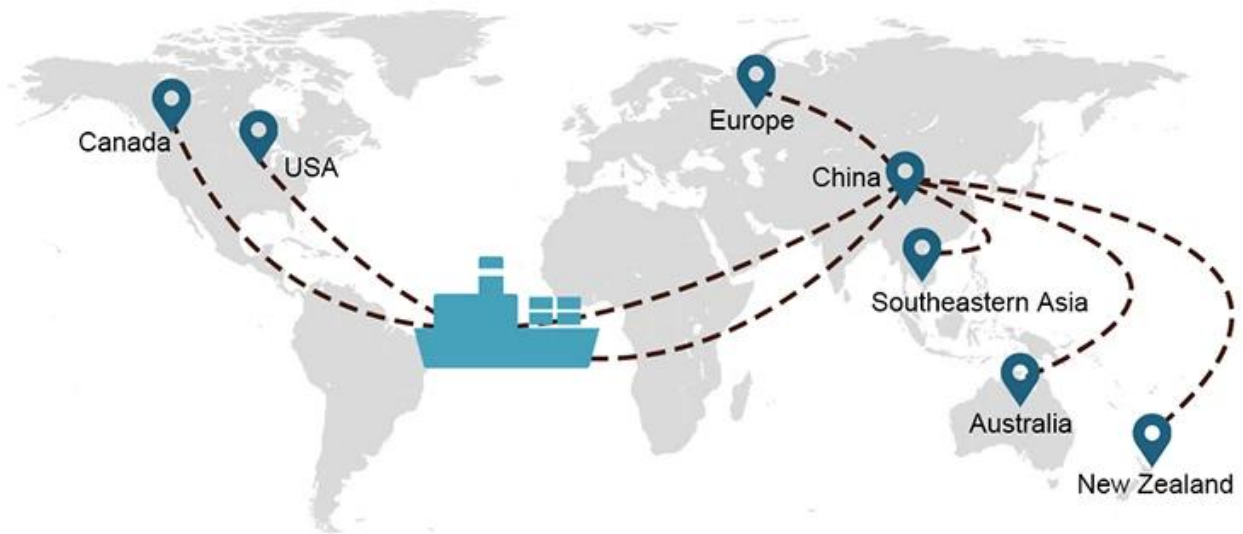

- **FCL** (Full Container Load) (Container type, length, width, height, weight, volume, and other specifications are provided in the table below.)
- **LCL** (Less than Container Load) (Container type, length, width, height, weight, volume, and other specifications are provided in the table below.)

L (mm) W (mm) H (mm)	Weight (kg)	Volume (CBM)	Weight (kg)
20GP	5.89	2.35	2.38
40GP	12.03	2.35	2.38
40HQ	12.03	2.35	2.69
45HQ	13.55	2.35	2.69