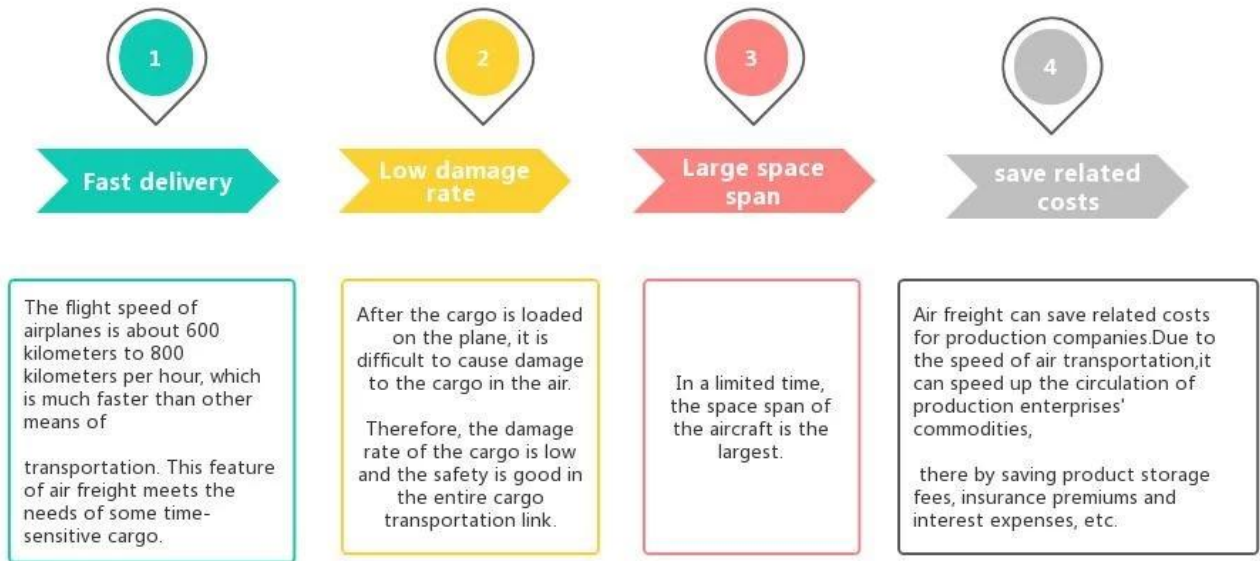

مميزات الشحن الجوي

لماذا تختار صني؟

صني هي شركة شحن جوي متخصصة في شحن البضائع من الصين إلى جميع أنحاء العالم ، مع شبكة واسعة من الخطوط الجوية وشركاءنا في جميع أنحاء العالم.

نقدم خدمات شحن جوي سريعة وآمنة وبأسعار تنافسية لجميع أنواع البضائع.

نقدم خدمات شحن جوي من Shenzhen إلى جميع أنحاء العالم.

نقدم خدمات شحن جوي لجميع أنواع البضائع ، بما في ذلك Wal-Mart /Costco /Huawei وغيرها من البضائع.

نقدم خدمات شحن جوي لجميع أنواع البضائع ، بما في ذلك البضائع الحساسة للحرارة والبضائع الخطرة.

ماذا قال العملاء؟

Supplier Service: **Very satisfied** (5 stars)
On-time Shipment: **Very satisfied** (5 stars)

Sea shipping agent in Guangzhou China door to door ...

thank you so much for consistent excellent shipping service from Sunny Worldwide logistics for many years our cargo was really taken care of, and was delivered promptly, thank you also to Josie Lin who arranged our shipment so well.