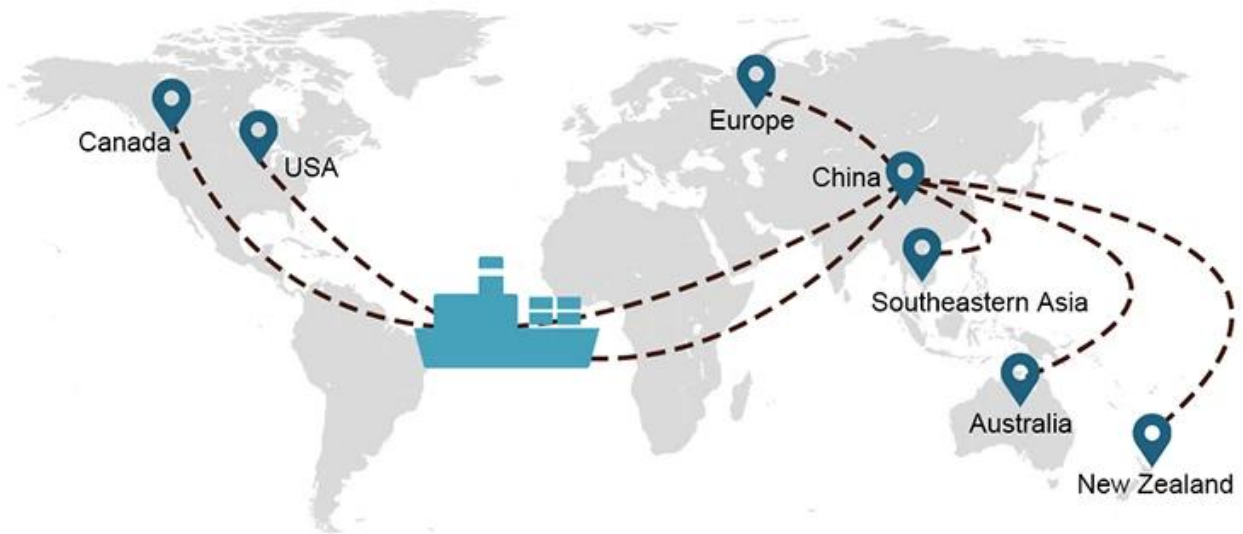

- **FCL** (Full Container Load) (Container type, length, width, height, weight, volume, and other details.)
- **LCL** (Less than Container Load) (Container type, length, width, height, weight, volume, and other details.)

L (mm) W (mm) H (mm) D	Volume (CBM)	Weight (kg)			
20GP	5.89	2.35	2.38	25-28	17.5
40GP	12.03	2.35	2.38	55-58	26
40HQ	12.03	2.35	2.69	65-68	26
45HQ	13.55	2.35	2.69	75-78	24.5