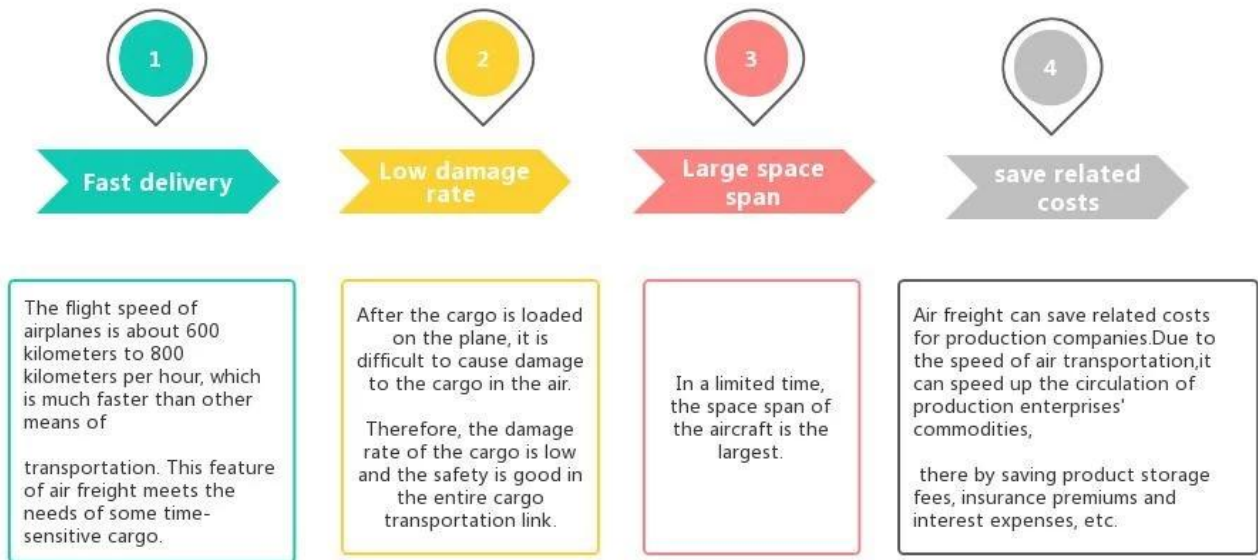

لماذا تختار صني ؟

صني شركة شحن جوي متخصصة في شحن البضائع من الصين إلى جميع أنحاء العالم ، مع خدمة عملاء ممتازة وأسعار تنافسية.

نحن نقدم خدمات شحن جوي سريعة وآمنة لجميع أنواع البضائع. اتصل بنا اليوم للحصول على عرض أسعار مجاني.