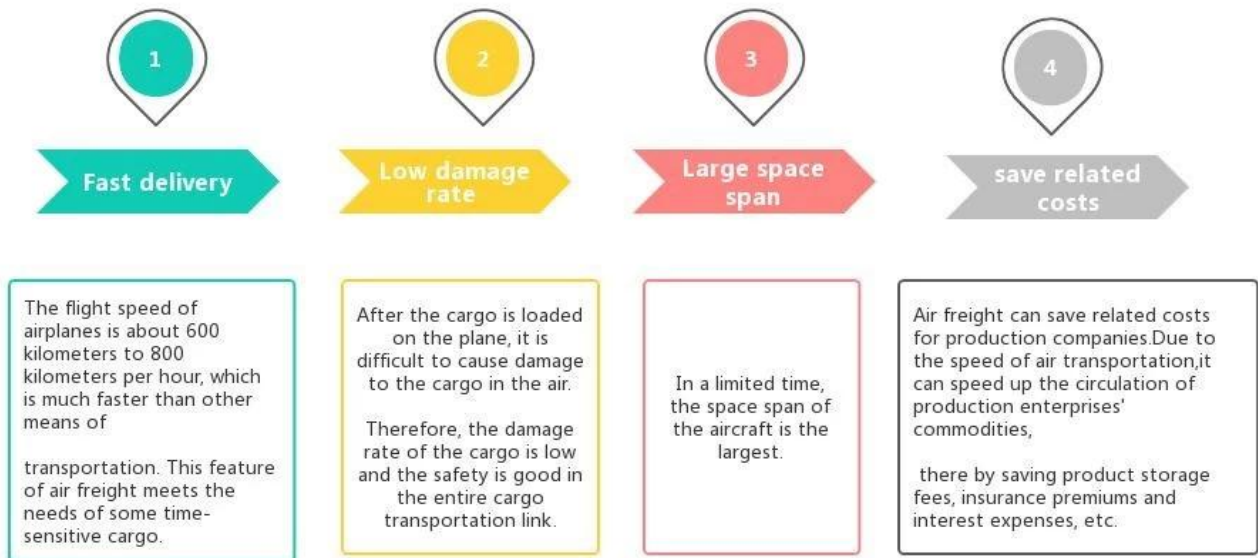

لماذا تختار صني ؟

صني شركة شحن جوي متخصصة في شحن البضائع من الصين إلى جميع أنحاء العالم ، مع خدمة عملاء ممتازة وساعات عمل طويلة ، نحن نقدم أفضل الأسعار وأسرع التسليم.

نحن نقدم خدمات شحن جوي من الصين إلى جميع أنحاء العالم ، مع خدمة عملاء ممتازة وساعات عمل طويلة ، نحن نقدم أفضل الأسعار وأسرع التسليم.