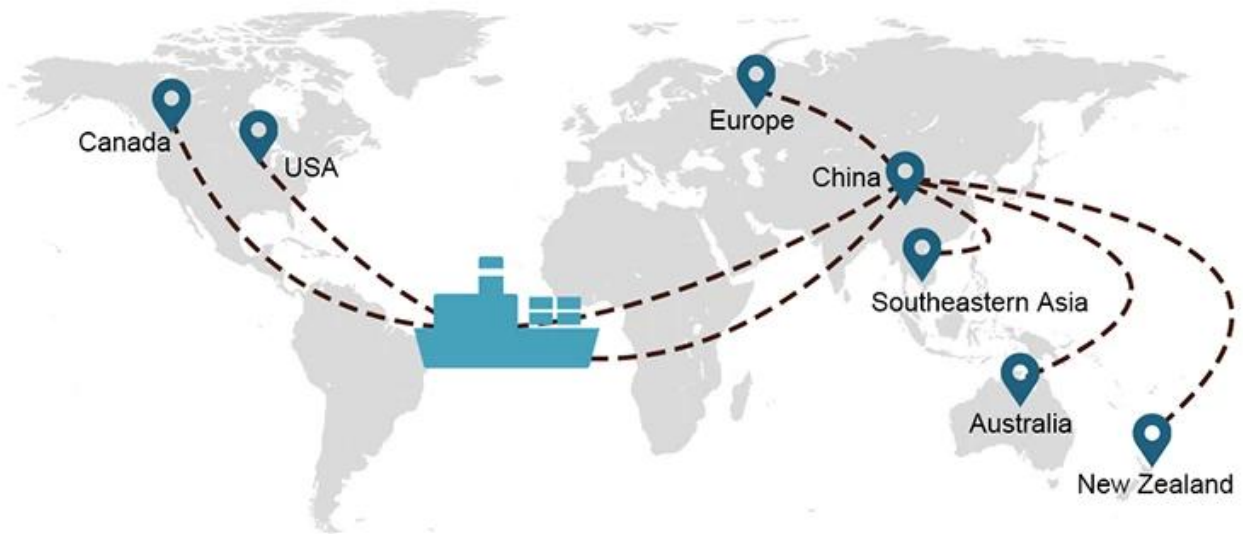

- **FCL** (Full Container Load) (Container type, length, width, height, volume, weight, etc.)
- **LCL** (Less than Container Load) (Container type, length, width, height, volume, weight, etc.)

	L (mm)	W (mm)	H (mm)	Volume (CBM)	Weight (kg)
20GP	5.89	2.35	2.38	25-28	17.5
40GP	12.03	2.35	2.38	55-58	26
40HQ	12.03	2.35	2.69	65-68	26
45HQ	13.55	2.35	2.69	75-78	24.5