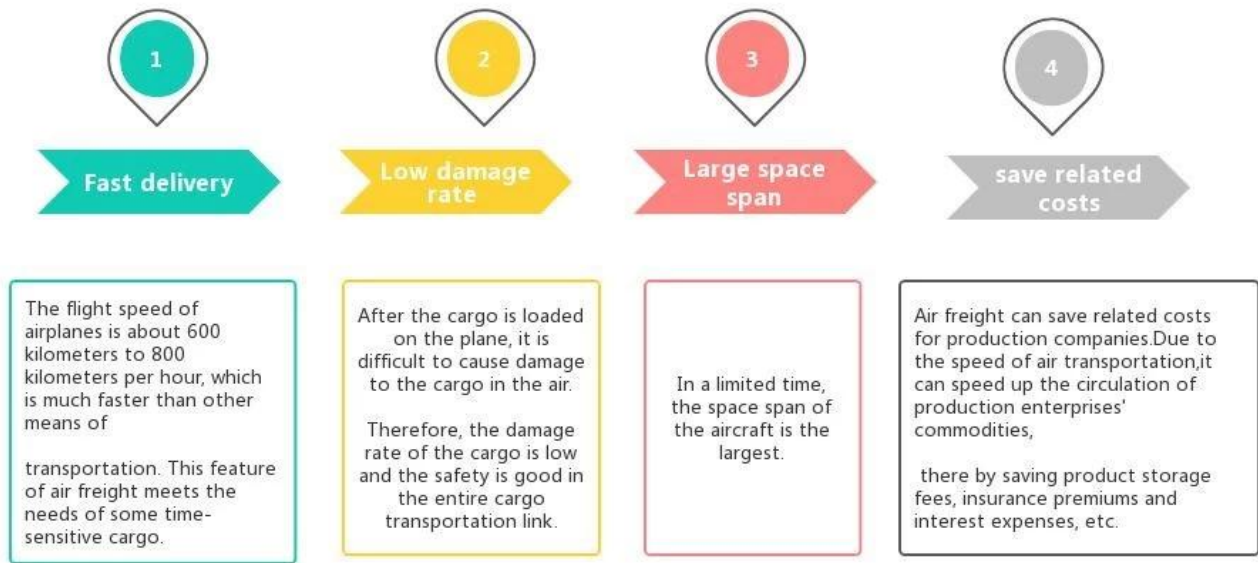

لماذا تختار صني؟

صني هي شركة شحن جوي متخصصة في شحن البضائع من الصين إلى جميع أنحاء العالم ، مع شبكة واسعة من الخطوط الجوية وشركاءنا في جميع أنحاء العالم ، يمكننا توفير خدمات شحن جوي سريعة وآمنة.

صني هي شركة شحن جوي متخصصة في شحن البضائع من الصين إلى جميع أنحاء العالم ، مع شبكة واسعة من الخطوط الجوية وشركاءنا في جميع أنحاء العالم ، يمكننا توفير خدمات شحن جوي سريعة وآمنة.

صني هي شركة شحن جوي متخصصة في شحن البضائع من الصين إلى جميع أنحاء العالم ، مع شبكة واسعة من الخطوط الجوية وشركاءنا في جميع أنحاء العالم ، يمكننا توفير خدمات شحن جوي سريعة وآمنة.

صني هي شركة شحن جوي متخصصة في شحن البضائع من الصين إلى جميع أنحاء العالم ، مع شبكة واسعة من الخطوط الجوية وشركاءنا في جميع أنحاء العالم ، يمكننا توفير خدمات شحن جوي سريعة وآمنة.

صني هي شركة شحن جوي متخصصة في شحن البضائع من الصين إلى جميع أنحاء العالم ، مع شبكة واسعة من الخطوط الجوية وشركاءنا في جميع أنحاء العالم ، يمكننا توفير خدمات شحن جوي سريعة وآمنة.

ماذا قال العملاء؟

Supplier Service: **Very satisfied** (5 stars)
On-time Shipment: **Very satisfied** (5 stars)

Sea shipping agent in Guangzhou China door to door ...

thank you so much for consistent excellent shipping service from Sunny Worldwide logistics for many years our cargo was really taken care of, and was delivered promptly, thank you also to Josie Lin who arranged our shipment so well.