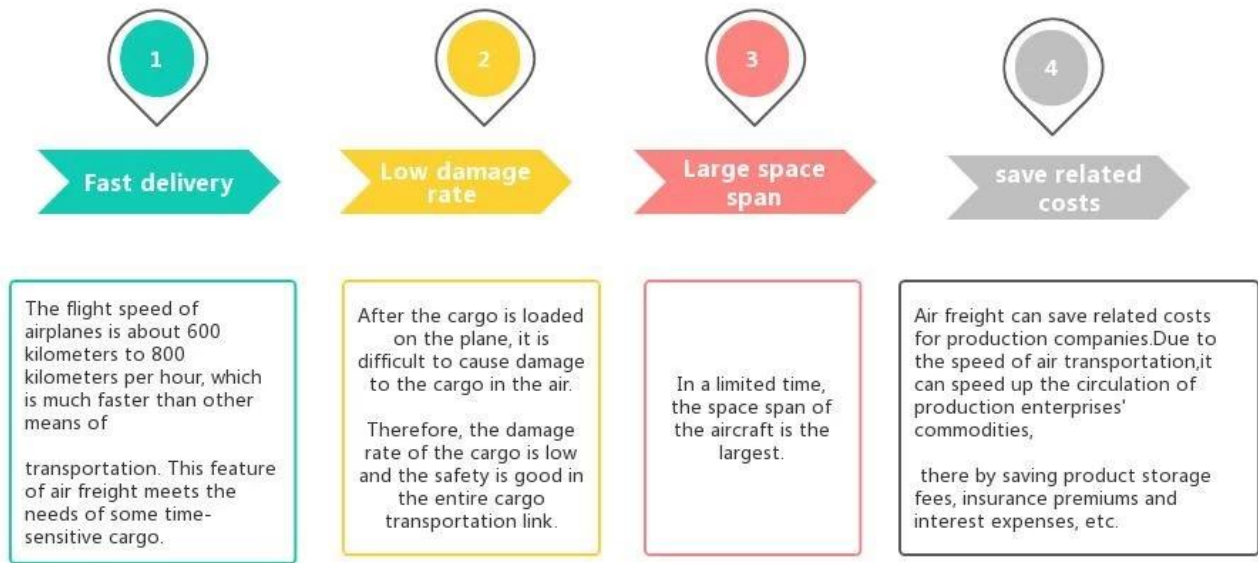

لماذا تختار صني؟

صني هي شركة شحن دولية متخصصة في شحن البضائع عبر الجو والبحر، وتتمتع بخدمات سريعة وفعالة، مما يجعلها الخيار الأمثل للشركات التي تحتاج إلى توصيل البضائع في أسرع وقت ممكن.

صني لديها شبكة عالمية من خطوط الشحن التي تغطي أكثر من 200 دولة، مما يتيح للشركات توصيل البضائع إلى أي مكان في العالم بسهولة.

صني لديها أكثر من 1800 مكتب شحن في جميع أنحاء العالم، مما يتيح للشركات توصيل البضائع من أي مكان في العالم إلى أي مكان آخر.

صني لديها شراكات مع شركات شحن عالمية مثل Wal-Mart /Costco /Huawei، مما يتيح للشركات توصيل البضائع إلى هذه الشركات بسهولة.

صني لديها فريق خدمة عملاء متخصص في تقديم الدعم الفني والعملاء على مدار الساعة طوال أيام الأسبوع، مما يتيح للشركات الحصول على المساعدة التي تحتاجها في أي وقت.

ماذا قال العملاء؟

Supplier Service: **Very satisfied** (5 stars)
On-time Shipment: **Very satisfied** (5 stars)

Sea shipping agent in Guangzhou China door to door ...

thank you so much for consistent excellent shipping service from Sunny Worldwi de logistics for many years our cargo was really taken care of, and was delivered promptly, thank you also to Josie Lin who arranged our shipment so well.