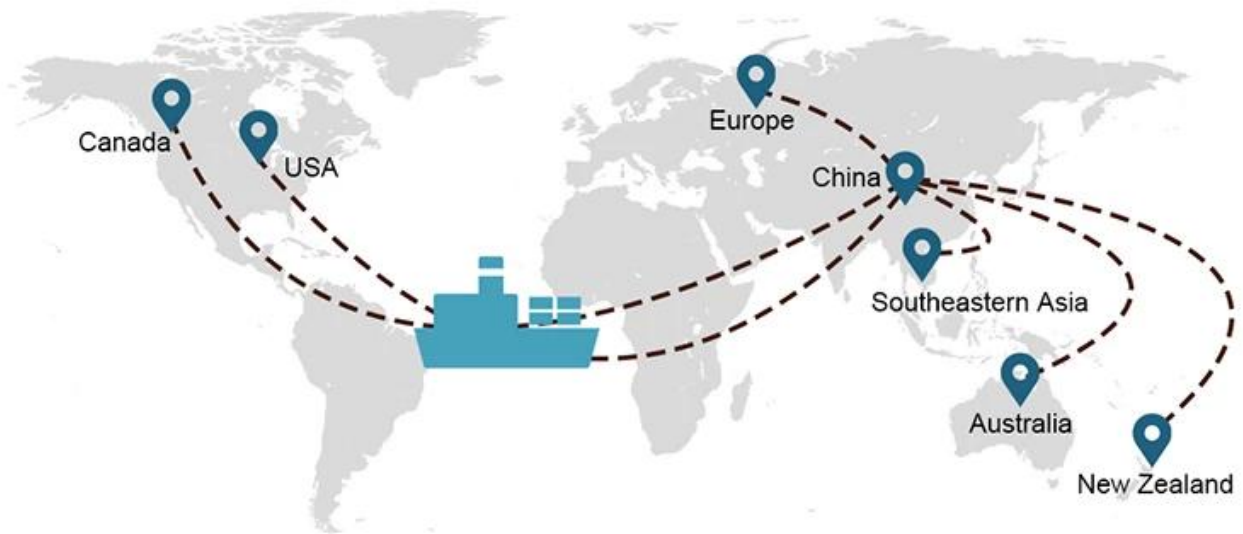

- **FCL** (Full Container Load) (Container type, length, width, height, weight, volume, and other details.)
- **LCL** (Less than Container Load) (Container type, length, width, height, weight, volume, and other details.)

L (mm) W (mm) H (mm)	Weight (kg)	Volume (CBM)	Weight (kg)
20GP	5.89	2.35	2.38
40GP	12.03	2.35	2.38
40HQ	12.03	2.35	2.69
45HQ	13.55	2.35	2.69