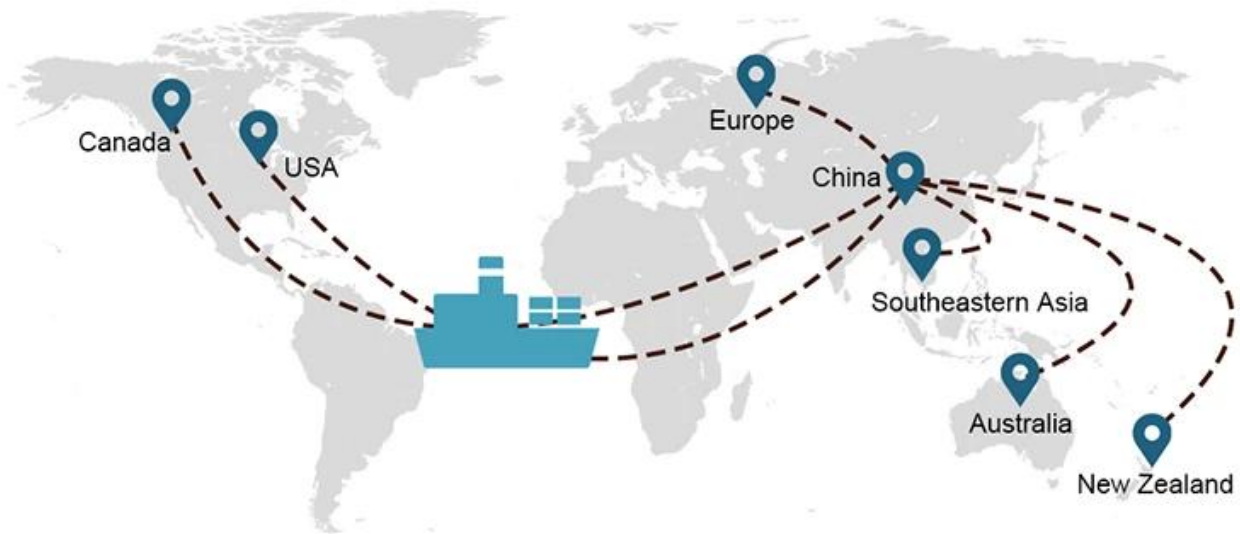

- **FCL** (Full Container Load) (Container type, length, width, height, weight, volume, and other specifications are provided in the table below. The container is used for full container load.)
- **LCL** (Less than Container Load) (Container type, length, width, height, weight, volume, and other specifications are provided in the table below. The container is used for less than container load.)

L (mm) W (mm) H (mm) D	Volume (CBM)	Weight (kg)			
20GP	5.89	2.35	2.38	25-28	17.5
40GP	12.03	2.35	2.38	55-58	26
40HQ	12.03	2.35	2.69	65-68	26
45HQ	13.55	2.35	2.69	75-78	24.5