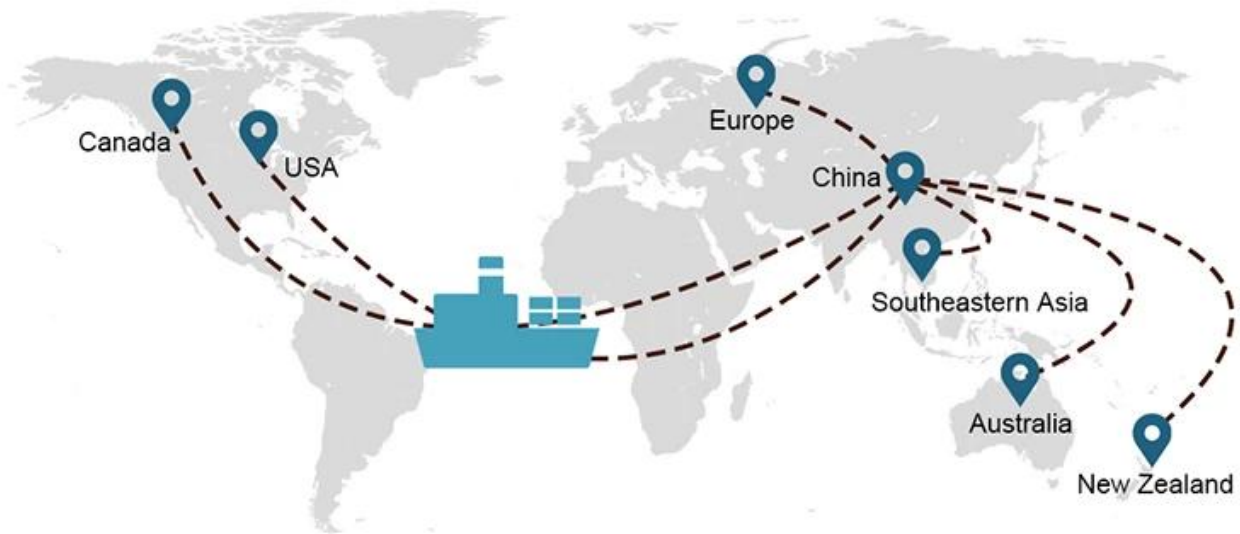

- **FCL** (Full Container Load) (Container type, length, width, height, volume, weight, etc. information.)
- **LCL** (Less than Container Load) (Container type, length, width, height, volume, weight, etc. information.)

L (mm) W (mm) H (mm)	Volume (CBM)	Weight (kg)
20GP 5.89 2.35 2.38	25-28	17.5
40GP 12.03 2.35 2.38	55-58	26
40HQ 12.03 2.35 2.69	65-68	26
45HQ 13.55 2.35 2.69	75-78	24.5