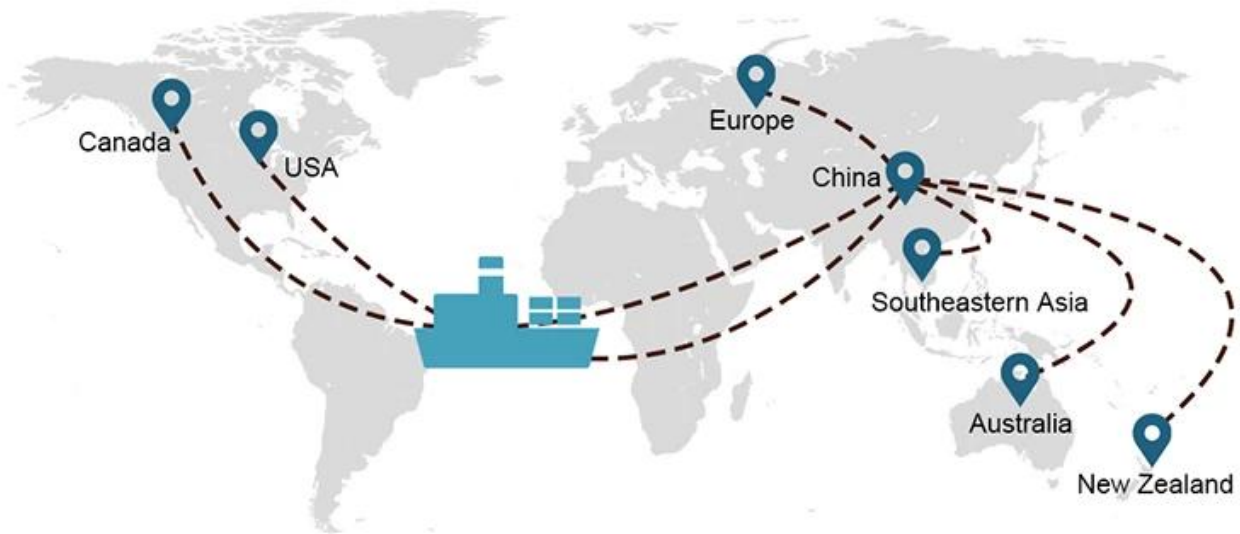

- **FCL** (Full Container Load) (Container type, length, width, height, volume, weight, etc. information.)
- **LCL** (Less than Container Load) (Container type, length, width, height, volume, weight, etc. information.)

L (mm) W (mm) H (mm) D	Volume (CBM)	Weight (kg)
20GP 5.89 2.35 2.38	25-28	17.5
40GP 12.03 2.35 2.38	55-58	26
40HQ 12.03 2.35 2.69	65-68	26
45HQ 13.55 2.35 2.69	75-78	24.5