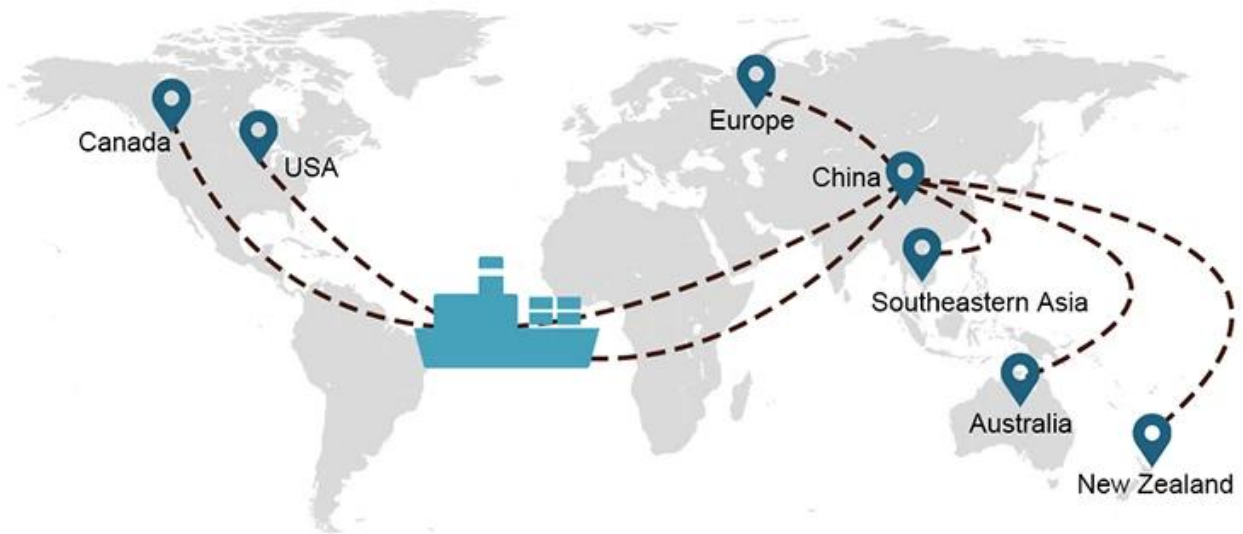

- **FCL** (Full Container Load) (Container 1 container only, the shipper is responsible for loading, stowage, tally, securing, unloading, tally, and discharge of the cargo. The carrier is responsible for the safe carriage of the cargo from the port of origin to the port of destination.)
- **LCL** (Less than Container Load) (Container 1 container only, the shipper is responsible for loading, stowage, tally, securing, unloading, tally, and discharge of the cargo. The carrier is responsible for the safe carriage of the cargo from the port of origin to the port of destination.)

L (mm) W (mm) H (mm) D	Volume (CBM)	Weight (kg)			
20GP	5.89	2.35	2.38	25-28	17.5
40GP	12.03	2.35	2.38	55-58	26
40HQ	12.03	2.35	2.69	65-68	26
45HQ	13.55	2.35	2.69	75-78	24.5