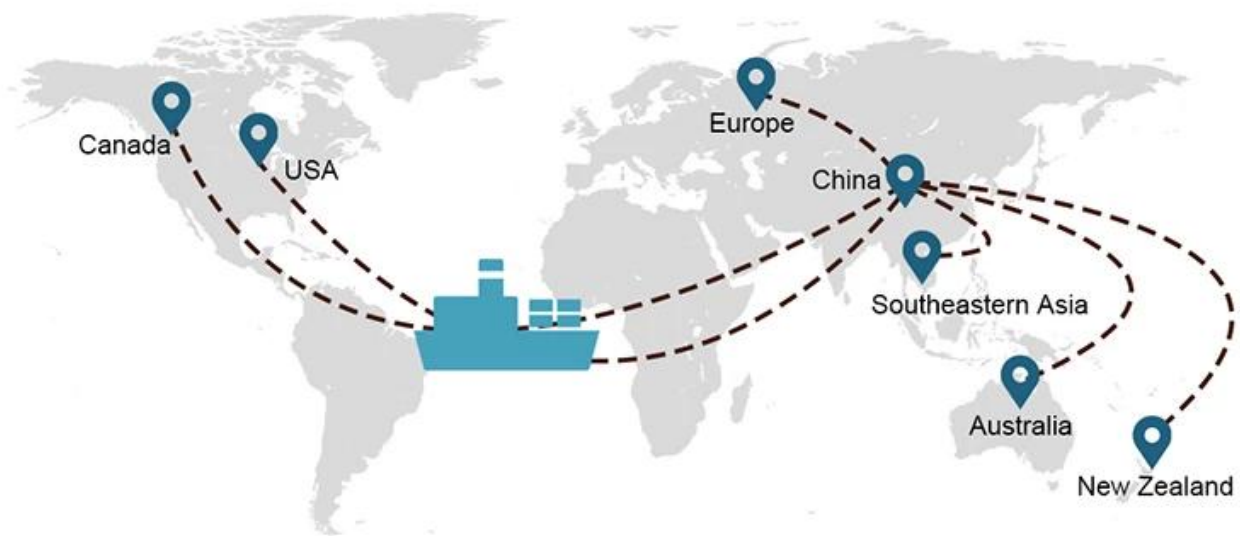

- **FCL** (Full Container Load) (ပုံစံ အတိုင်း အထူ အကျယ် အလေး အပမာဏ အတိုင်း အထည့်အဝင် အသုံးပြုနိုင်ပြီး အခြားကုန်ပစ္စည်းများ မထည့်နိုင်တော့ပါ။)
- **LCL** (Less than Container Load) (ပုံစံအတိုင်း အထူအကျယ်အလေးအပမာဏအတိုင်း အထည့်အဝင် အသုံးပြုနိုင်ပြီး အခြားကုန်ပစ္စည်းများ ထည့်နိုင်ပါသည်။)

L (ပေ) W (ပေ) ဝ (ပေ) □	ပမာဏ (CBM)	ပုံစံ အမျိုးအစား
20GP 5.89 2.35 2.38	25-28	17.5
40GP 12.03 2.35 2.38	55-58	26
40HQ 12.03 2.35 2.69	65-68	26
45HQ 13.55 2.35 2.69	75-78	24.5