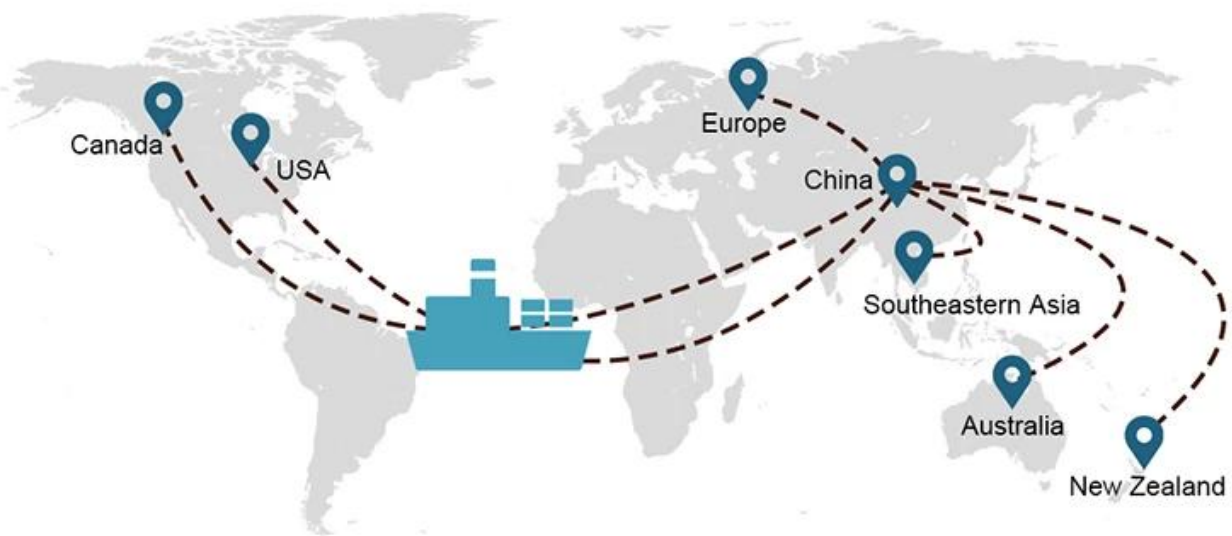

- **FCL** (Full Container Load) (ပေးပို့ရာတွင် ပစ္စည်းများ ပြည့်ဝစွာ ထည့်နိုင်ပြီး ရောင်းချရာတွင် ပစ္စည်းများကို ဖြိုခွဲရန် မလိုအပ်ပါ။ ပေးပို့ရာတွင် ပစ္စည်းများ ပြည့်ဝစွာ ထည့်နိုင်ပြီး ရောင်းချရာတွင် ပစ္စည်းများကို ဖြိုခွဲရန် မလိုအပ်ပါ။)
- **LCL** (Less than Container Load) (ပေးပို့ရာတွင် ပစ္စည်းများ ပြည့်ဝစွာ ထည့်နိုင်ပြီး ရောင်းချရာတွင် ပစ္စည်းများကို ဖြိုခွဲရန် မလိုအပ်ပါ။ ပေးပို့ရာတွင် ပစ္စည်းများ ပြည့်ဝစွာ ထည့်နိုင်ပြီး ရောင်းချရာတွင် ပစ္စည်းများကို ဖြိုခွဲရန် မလိုအပ်ပါ။)

L (ပေ)	W (ပေ)	H (ပေ)	ပမာဏ (CBM)	ပေးပို့နိုင်သည့် ပစ္စည်း (ပေ)	
20GP	5.89	2.35	2.38	25-28	17.5
40GP	12.03	2.35	2.38	55-58	26
40HQ	12.03	2.35	2.69	65-68	26
45HQ	13.55	2.35	2.69	75-78	24.5