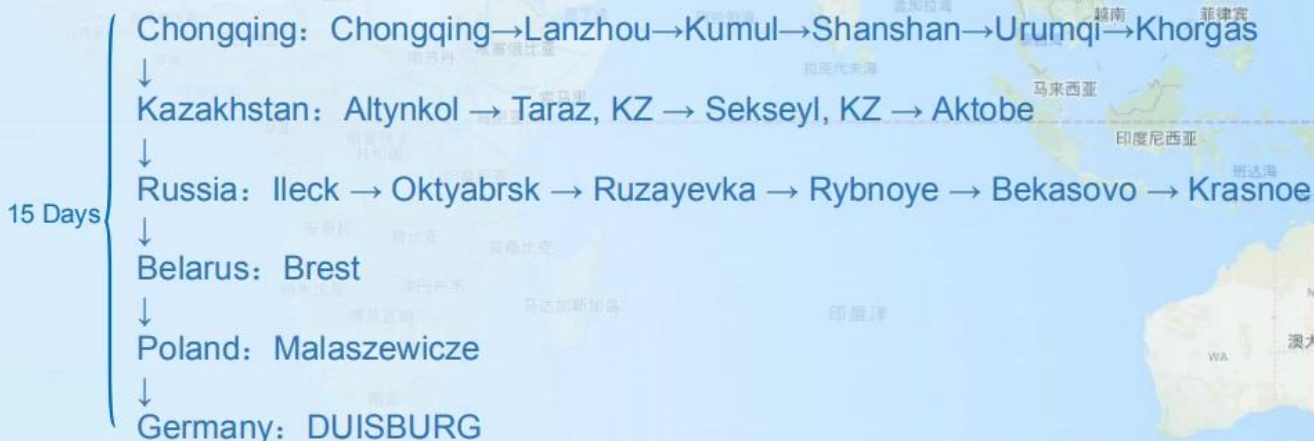

□□□□ □□□□ □□□□ □□□□ □□□□□□ □□□□ □□□□ **FCL LCL** □□□
□□□□□□ □□□□□□

Yuxinou Railway

Sunny Worldwide Logistics (Shenzhen) Ltd.

Railway Transportation

Save 60% time compare with Sea freight

Save 80% cost compare with Air freight

FCL Service

- ✓ Booking container
- ✓ Trucking from main city in China to Chongqing
- ✓ Customs clearance and Europe door delivery
- ✓ Stable shipping time
- ✓ Arrange T1 docs for transfer to destination

LCL Service

- ✓ Pick up cargo from supplier in China
- ✓ Provide customs clearance service
- ✓ Delivery to door service
- ✓ Regular schedule per week

POL	POD	SCHEDULE	T/T
Chongqing	Malaszewicze	Wed./Thu./Fri./Sat.	13 days
Chongqing	Moscow	Tue.	14 days
Chongqing	Duisburg	Everyday	15 days
Chongqing	Hamburg	Sun.	15 days

Sunny Worldwide Logistics (SZ) Limited

Shipping Time

Shipping & Main Service	America	Europe	Japan	Southeast Asia	Australia	Other Country
Amazon FBA	DDP 5-6days	DDP 6-7days	DDP 4-5days	DDP 3-4days	2-3 days	NO Service
Express	2-3 days	2-3 days	2-3 days	2-3 days	2-3 days	4-5 days
Sea Freight	DDP 18-22days	DDP 20-25days	DDP 5-7days	DDP 5-7days	Port TO Port	
Air Freight	Airline :EK AA PO CA HU NH EY TK OZ CZ CX BY, etc. Airport to airport plus delivery					