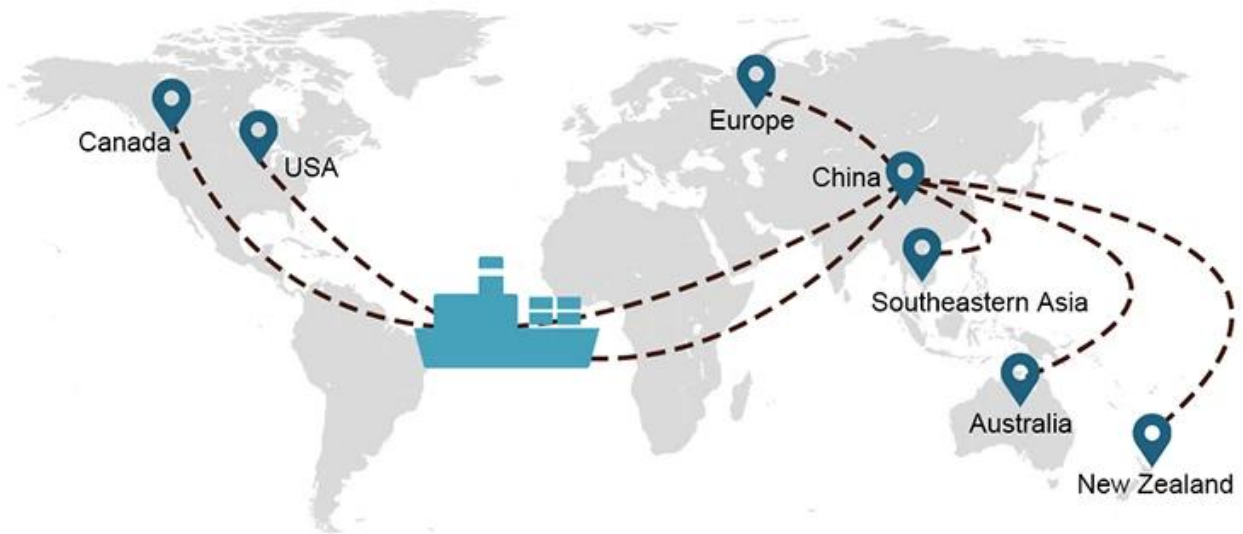

- **FCL** (Full Container Load) (Container type, length, width, height, weight, volume, and other specifications are provided in the table below. The container is used for full container load.)
- **LCL** (Less than Container Load) (Container type, length, width, height, weight, volume, and other specifications are provided in the table below. The container is used for less than container load.)

	L (mm)	W (mm)	H (mm)	Volume (CBM)	Weight (kg)
20GP	5.89	2.35	2.38	25-28	17.5
40GP	12.03	2.35	2.38	55-58	26
40HQ	12.03	2.35	2.69	65-68	26
45HQ	13.55	2.35	2.69	75-78	24.5