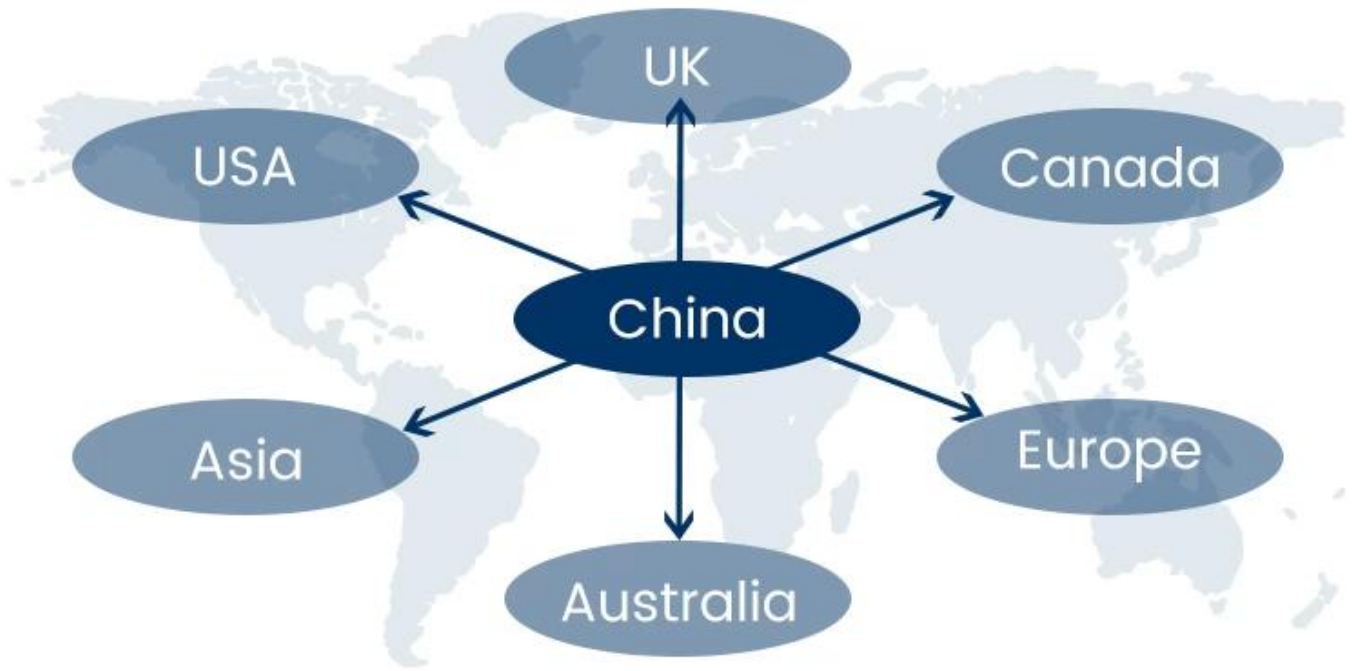

From collected overseas to arrival final destination, from start to finish, door to door we are in control of every aspect of the movement with systems that continually track and trace your shipment during transit.

# Sea Freight Service

When cost matters and time is not an issue

# Service Routes

These area is our advantage routes, we're able to provide more competitive cost for you.

 <b>Sunny Worldwide Logistics (SZ) Limited</b> Shipping Time						
Shipping & Main Service	America	Europe	Japan	Southeast Asia	Australia	Other Country
Amazon FBA	DDP 5-6days	DDP 6-7days	DDP 4-5days	DDP 3-4days	2-3 days	NO Service
Express	2-3 days	2-3 days	2-3 days	2-3 days	2-3 days	4-5 days
Sea Freight	DDP 18-22days	DDP 20-25days	DDP 5-7days	DDP 5-7days	Port TO Port	
Air Freight	Airline :EK AA PO CA HU NH EY TK OZ CZ CX BY, etc. Airport to airport plus delivery					