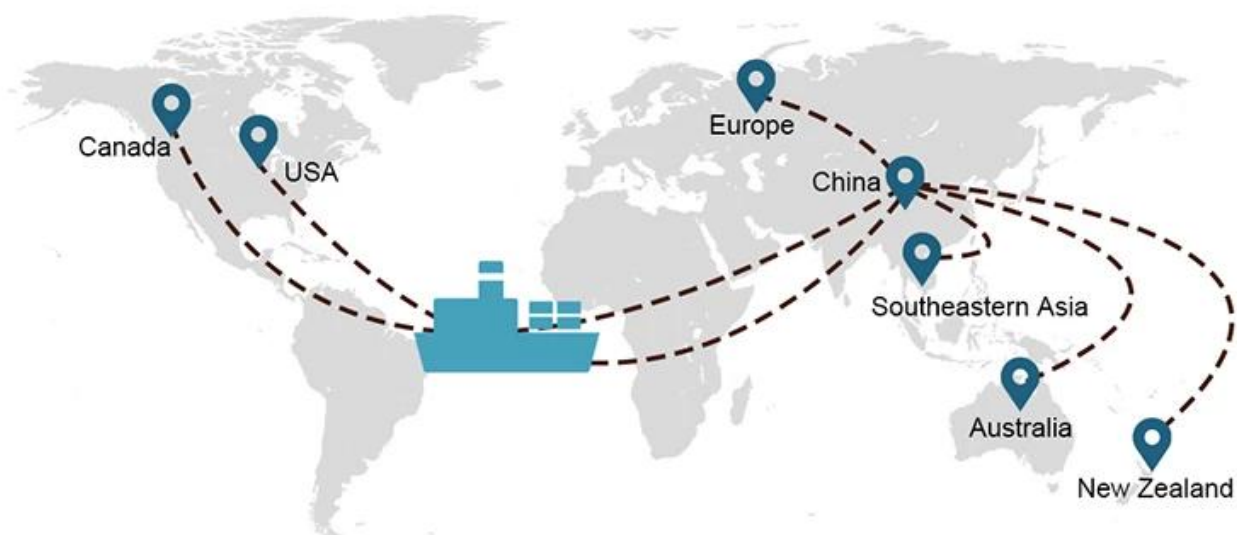

	□□/□□□	□□	□□	□□□	□□□□	□□□□
□□□□	DDP 18-22 □	DDP 20-25 □	DDP 5-7□	DDP 5-7□	□□□□□	

Shipping Procedure

1) Offer Shipping Schedule

2) Pick-Up Cargo from 1 or Mutli Factory

3) Delivery to Warehouse

4) Loading on Boat

19 Jun 2020

From Guangzhou to Davao Philippines fiberglass goo...

My parcel arrived earlier than expected here in Davao City, Philippines. Mr. Alex was very accommodating. He is very patient in answering queries and assisted me very well all throughout the process. Working with him and the company was a great experience and will definitely work with them again.

0

2. 000000000000000000000000

A*****d
United States

Supplier Service: **Very satisfied** (5 stars)
On-time Shipment: **Very satisfied** (5 stars)

24 Feb 2021

By sea for DDU service from Guangzhou Shenzhen do...

09 Jun 2020

By sea for DDU service from Guangzhou Shenzhen do...

They are the best freight forwarder, most economical, fastest, best custom clearance, rapid domestic transport door to door service.

0

Kyrle Li
Sunny Worldwide Logistics (SZ) Limited