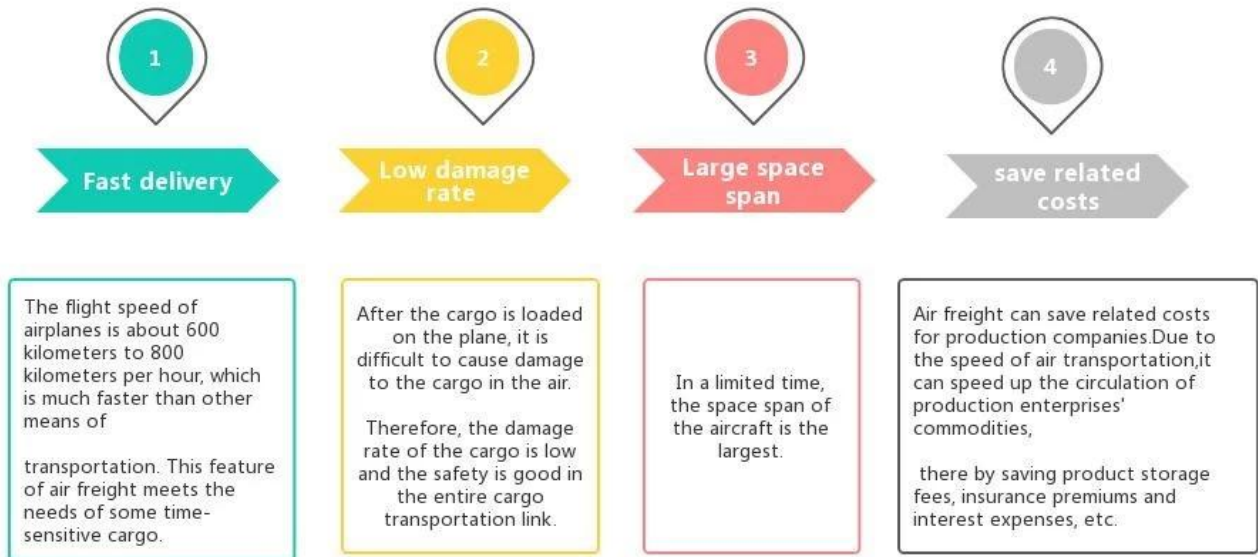

XXXXXXXXXX

□ XXXXXXXX , XXXXXXXXXXXXXXXXXXXXXXX

XXXX XXXX XXXXXX XXXX XXXX XXXXX

XXXXXX1800X XXXXXXXXXXXXXXXXXXXXX