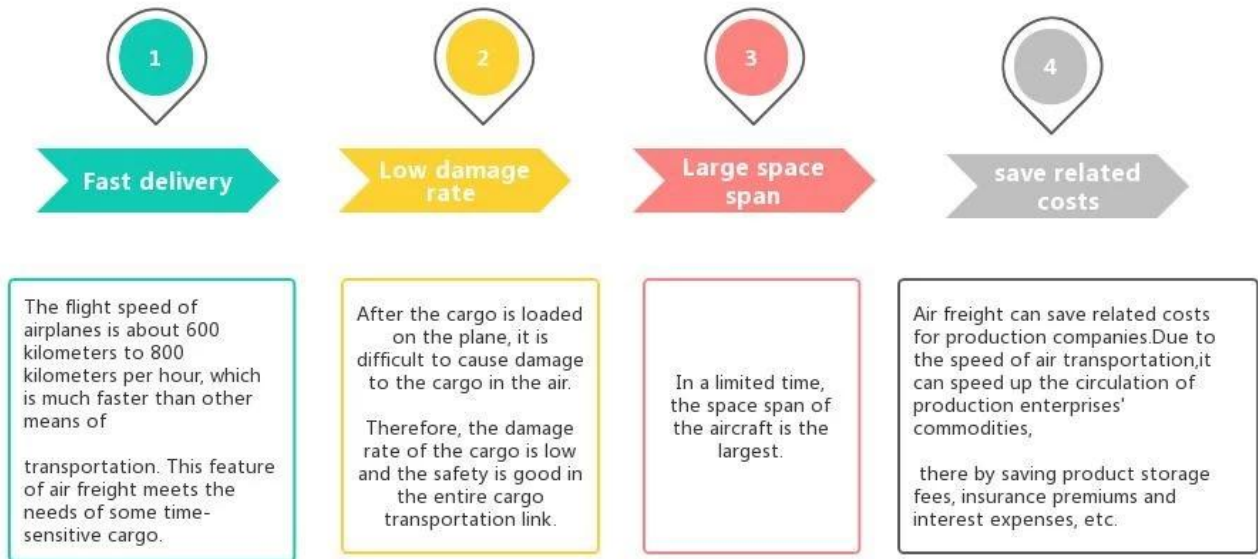

00000000

0 000000 , 00000000000000000000

0000 0000 00000 0000 0000 00000

0000018000 000000000000000000