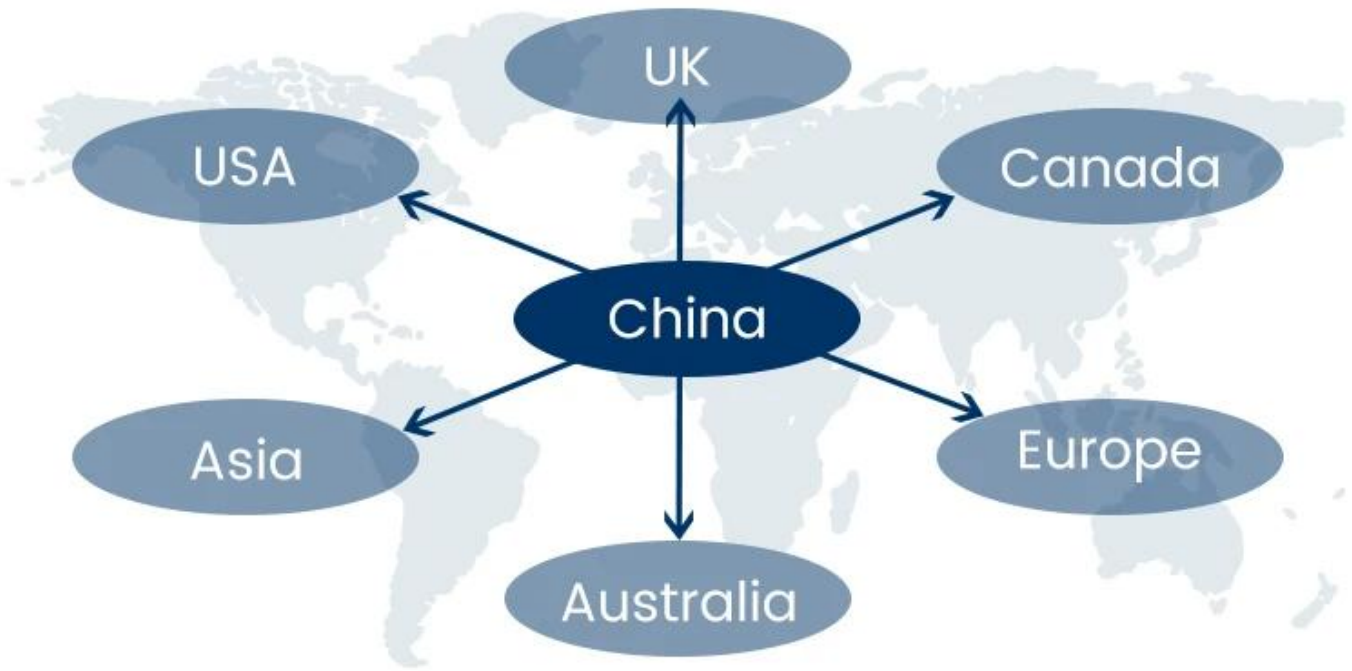

#### 4. 問題

問題 5-13

問題

問題

#### 5. 問題

問題

問題 1-2

#### 6. 問題

問題 30

問題

# Service Routes

These area is our advantage routes, we're able to provide more competitive cost for you.

 <b>Sunny Worldwide Logistics (SZ) Limited</b> Shipping Time						
Shipping & Main Service	America	Europe	Japan	Southeast Asia	Australia	Other Country
Amazon FBA	DDP 5-6days	DDP 6-7days	DDP 4-5days	DDP 3-4days	2-3 days	NO Service
Express	2-3 days	2-3 days	2-3 days	2-3 days	2-3 days	4-5 days
Sea Freight	DDP 18-22days	DDP 20-25days	DDP 5-7days	DDP 5-7days	Port TO Port	
Air Freight	Airline :EK AA PO CA HU NH EY TK OZ CZ CX BY, etc. Airport to airport plus delivery					