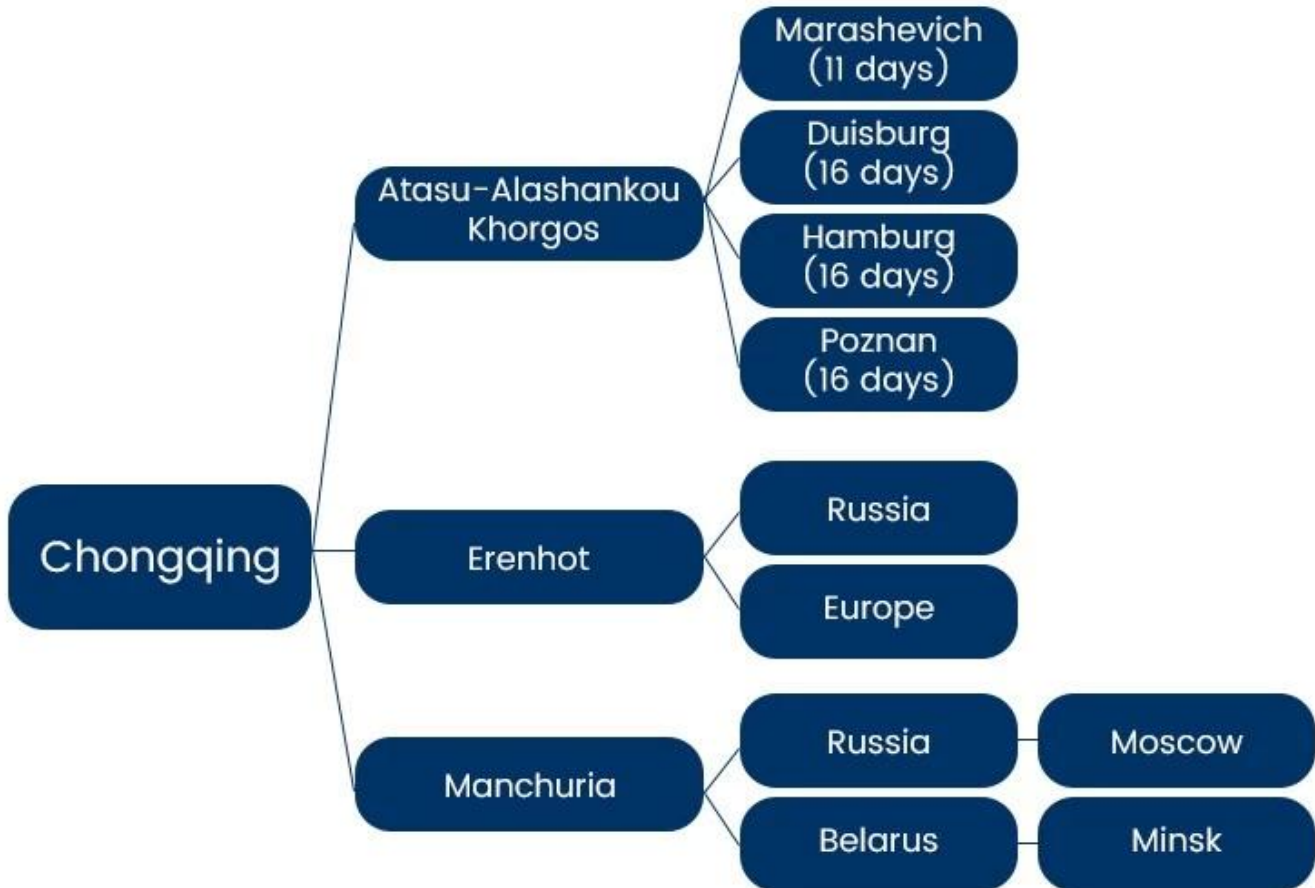

Professional Service Quality

Over half of staffs working of Sunny Worldwide Logistics is about 5-13 years. Detailed division of labor in each department, including sales department, operation department, market department, customer service department.

Strong Custom Clearance Ability

Proficient in customs clearance and tax rates in the United States, Europe, Australia, etc., customs clearance 1-2 days earlier.

Quickly Problem Solved Ability

Emergency solutions must be offered with 30minutes if any. You may not find other companies like us in Shenzhen.

Service Routes

These area is our advantage routes, we're able to provide more competitive cost for you.China-Europe railway, Central Asia railway, China-Russia railway, International multimodal transport