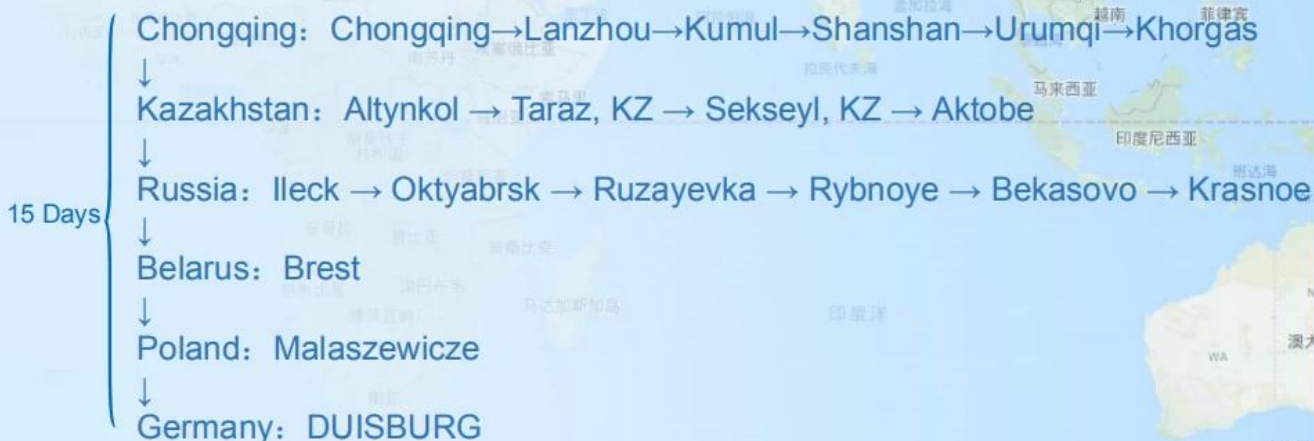

□□□□□□□□□□□□□□□□**FCL LCL**□**EUPH**□□□□

Yuxinou Railway

Sunny Worldwide Logistics (Shenzhen) Ltd.

Railway Transportation

Save 60% time compare with Sea freight

Save 80% cost compare with Air freight

FCL Service

- ✓ Booking container
- ✓ Trucking from main city in China to Chongqing
- ✓ Customs clearance and Europe door delivery
- ✓ Stable shipping time
- ✓ Arrange T1 docs for transfer to destination

LCL Service

- ✓ Pick up cargo from supplier in China
- ✓ Provide customs clearance service
- ✓ Delivery to door service
- ✓ Regular schedule per week

POL	POD	SCHEDULE	T/T
Chongqing	Malaszewicze	Wed./Thu./Fri./Sat.	13 days
Chongqing	Moscow	Tue.	14 days
Chongqing	Duisburg	Everyday	15 days
Chongqing	Hamburg	Sun.	15 days

Sunny Worldwide Logistics (SZ) Limited

Shipping Time

Shipping& Main Service	America	Europe	Japan	Southeast Asia	Australia	Other Country
Amazon FBA	DDP 5-6days	DDP 6-7days	DDP 4-5days	DDP 3-4days	2-3 days	NO Service
Express	2-3 days	2-3 days	2-3 days	2-3 days	2-3 days	4-5 days
Sea Freight	DDP 18-22days	DDP 20-25days	DDP 5-7days	DDP 5-7days	Port TO Port	
Air Freight	Airline :EK AA PO CA HU NH EY TK OZ CZ CX BY, etc. Airport to airport plus delivery					