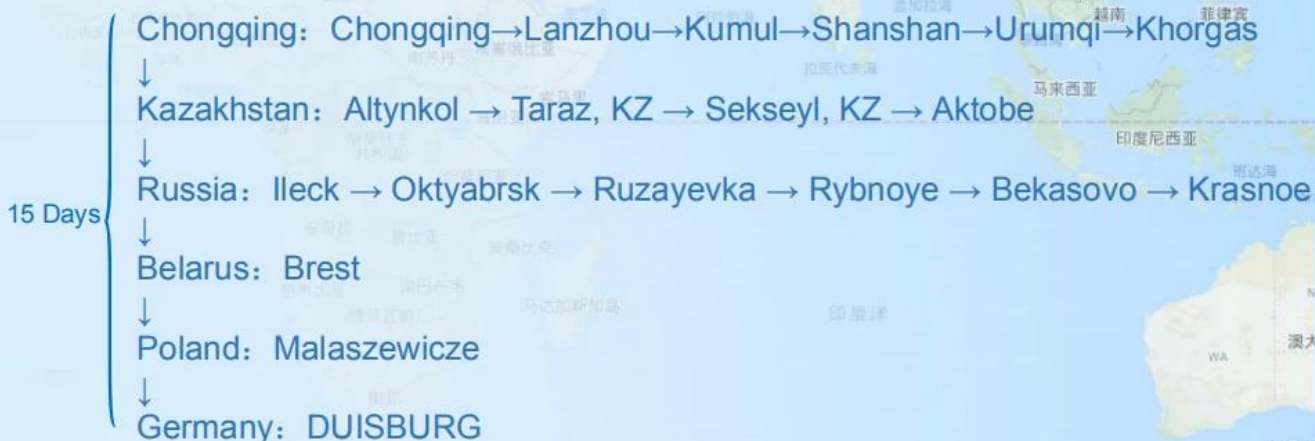

□□□□□□□□□□**FCL LCL**□□□□

Yuxinou Railway

Sunny Worldwide Logistics (Shenzhen) Ltd.

Railway Transportation

Save 60% time compare with Sea freight

Save 80% cost compare with Air freight

FCL Service

- ✓ Booking container
- ✓ Trucking from main city in China to Chongqing
- ✓ Customs clearance and Europe door delivery
- ✓ Stable shipping time
- ✓ Arrange T1 docs for transfer to destination

LCL Service

- ✓ Pick up cargo from supplier in China
- ✓ Provide customs clearance service
- ✓ Delivery to door service
- ✓ Regular schedule per week

POL	POD	SCHEDULE	T/T
Chongqing	Malaszewicze	Wed./Thu./Fri./Sat.	13 days
Chongqing	Moscow	Tue.	14 days
Chongqing	Duisburg	Everyday	15 days
Chongqing	Hamburg	Sun.	15 days

Service Routes

These area is our advantage routes,
we're able to provide more competitive cost for you.

Be your Reliable Shipping Agent

1) International Air Transport Resources

Lots of worldwide airplane is our partner, it can help to ship your cargo anywhere in the world with a single network of airlines.

Sunny Worldwide Logistics (SZ) Limited

Shipping Time

Shipping& Main Service	America	Europe	Japan	Southeast Asia	Australia	Other Country
Amazon FBA	DDP 5-6days	DDP 6-7days	DDP 4-5days	DDP 3-4days	2-3 days	NO Service
Express	2-3 days	2-3 days	2-3 days	2-3 days	2-3 days	4-5 days
Sea Freight	DDP 18-22days	DDP 20-25days	DDP 5-7days	DDP 5-7days	Port TO Port	
Air Freight	Airline :EK AA PO CA HU NH EY TK OZ CZ CX BY, etc. Airport to airport plus delivery					