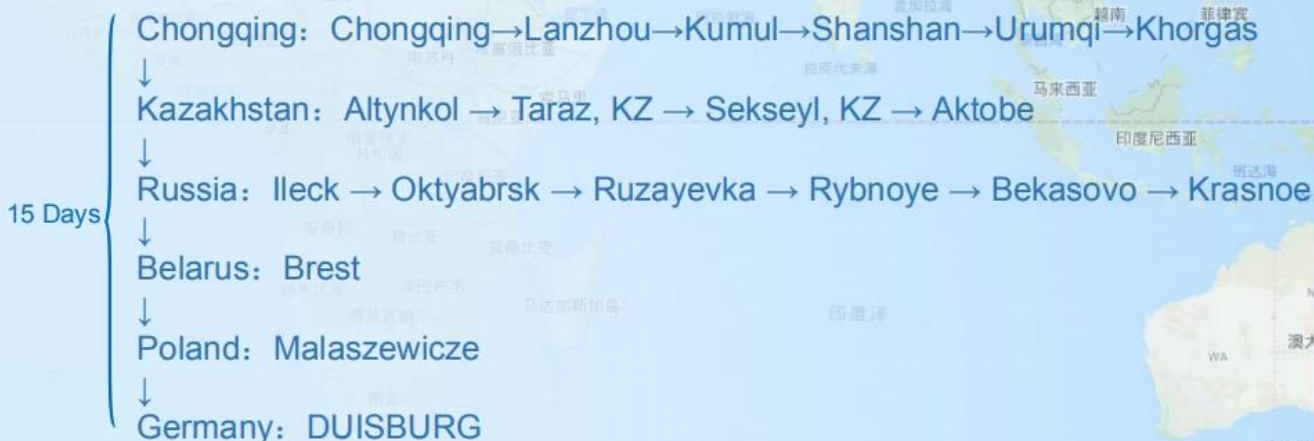

Yuxinou Railway

Sunny Worldwide Logistics (Shenzhen) Ltd.

Railway Transportation

Save 60% time compare with Sea freight

Save 80% cost compare with Air freight

FCL Service

- ✓ Booking container
- ✓ Trucking from main city in China to Chongqing
- ✓ Customs clearance and Europe door delivery
- ✓ Stable shipping time
- ✓ Arrange T1 docs for transfer to destination

LCL Service

- ✓ Pick up cargo from supplier in China
- ✓ Provide customs clearance service
- ✓ Delivery to door service
- ✓ Regular schedule per week