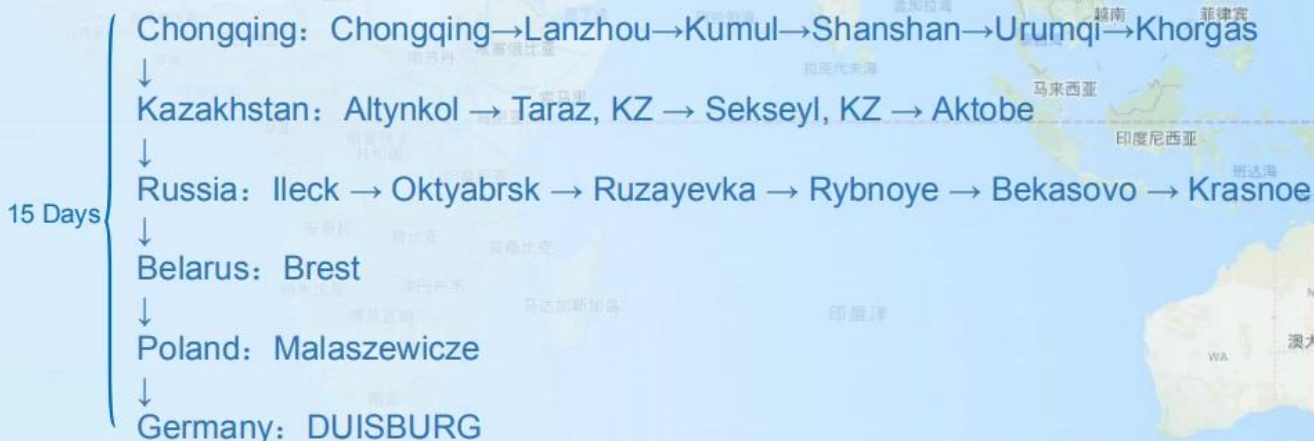

□□□□□□□□□□

Yuxinou Railway

Sunny Worldwide Logistics (Shenzhen) Ltd.

Railway Transportation

Save 60% time compare with Sea freight

Save 80% cost compare with Air freight

FCL Service

- ✓ Booking container
- ✓ Trucking from main city in China to Chongqing
- ✓ Customs clearance and Europe door delivery
- ✓ Stable shipping time
- ✓ Arrange T1 docs for transfer to destination

LCL Service

- ✓ Pick up cargo from supplier in China
- ✓ Provide customs clearance service
- ✓ Delivery to door service
- ✓ Regular schedule per week

POL	POD	SCHEDULE	T/T
Chongqing	Malaszewicze	Wed./Thu./Fri./Sat.	13 days
Chongqing	Moscow	Tue.	14 days
Chongqing	Duisburg	Everyday	15 days
Chongqing	Hamburg	Sun.	15 days

Sunny Worldwide Logistics (SZ) Limited

Shipping Time

Shipping & Main Service	America	Europe	Japan	Southeast Asia	Australia	Other Country
Amazon FBA	DDP 5-6days	DDP 6-7days	DDP 4-5days	DDP 3-4days	2-3 days	NO Service
Express	2-3 days	2-3 days	2-3 days	2-3 days	2-3 days	4-5 days
Sea Freight	DDP 18-22days	DDP 20-25days	DDP 5-7days	DDP 5-7days	Port TO Port	
Air Freight	Airline :EK AA PO CA HU NH EY TK OZ CZ CX BY, etc. Airport to airport plus delivery					