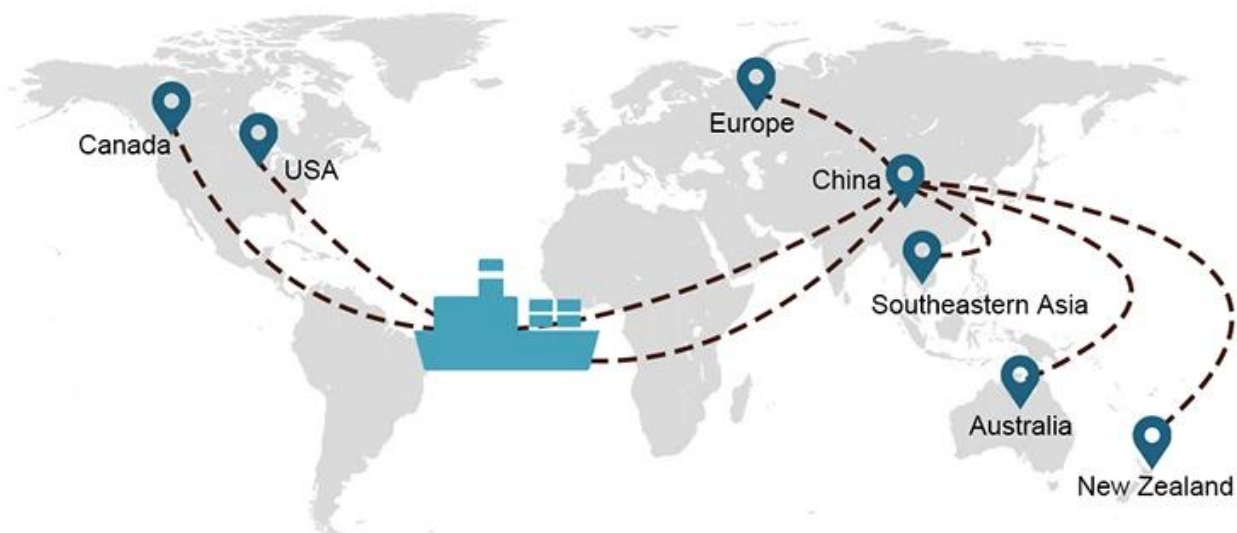

	□□/□□□	□□	□□	□□□	□□□□	□□□□
□□□□	DDP 18-22□	DDP 20-25□	DDP 5-7□	DDP 5-7□	□□□□□	

Shipping Procedure

1) Offer Shipping Schedule

2) Pick-Up Cargo from 1 or Mutli Factory

3) Delivery to Warehouse

4) Loading on Boat

On-time Shipment: **Very satisfied** (5 stars)

19 Jun 2020

From Guangzhou to Davao Philippines fiberglass goo...

My parcel arrived earlier than expected here in Davao City, Philippines. Mr. Alex was very accommodating. He is very patient in answering queries and assisted me very well all throughout the process. Working with him and the company was a great experience and will definitely work with them again.

Supplier Service: **Very satisfied** (5 stars)
On-time Shipment: **Very satisfied** (5 stars)

09 Jun 2020

By sea for DDU service from Guangzhou Shenzhen do...

They are the best freight forwarder, most economical, fastest, best custom clearance, rapid domestic transport door to door service.