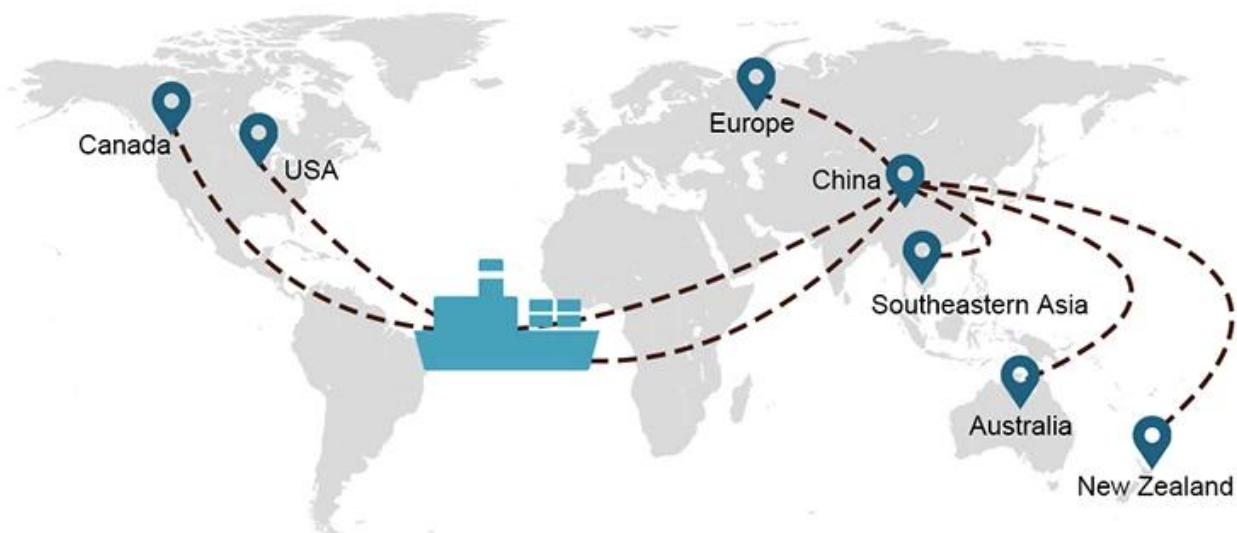

出口货物是指从境内运往国外的货物。

5) วัตถุประสงค์

วัตถุประสงค์ของโครงการ 1-2 ข้อ

6) วัตถุประสงค์

วัตถุประสงค์ของโครงการ 30 ข้อ

วัตถุประสงค์ =>

วัตถุประสงค์

20GP	5.89	2.35	2.38	25-28	17.5
40GP	12.03	2.35	2.38	55-58	26
40HQ	12.03	2.35	2.69	65-68	26
45HQ	13.55	2.35	2.69	75-78	24.5

19 Jun 2020

From Guangzhou to Davao Philippines fiberglass goo...

★★★★★

My parcel arrived earlier than expected here in Davao City, Philippines. Mr. Alex was very accommodating. He is very patient in answering queries and assisted me very well all throughout the process. Working with him and the company was a great experience and will definitely work with them again.

👍 0

2. 00000000000000000000000000000000

A*****d
United States

Supplier Service: **Very satisfied** (5 stars)
On-time Shipment: **Very satisfied** (5 stars)

24 Feb 2021

By sea for DDU service from Guangzhou Shenzhen do...

Supplier Service: **Very satisfied** (5 stars)
On-time Shipment: **Very satisfied** (5 stars)

09 Jun 2020

By sea for DDU service from Guangzhou Shenzhen do...

They are the best freight forwarder, most economical, fastest, best custom clearance, rapid domestic transport door to door service.