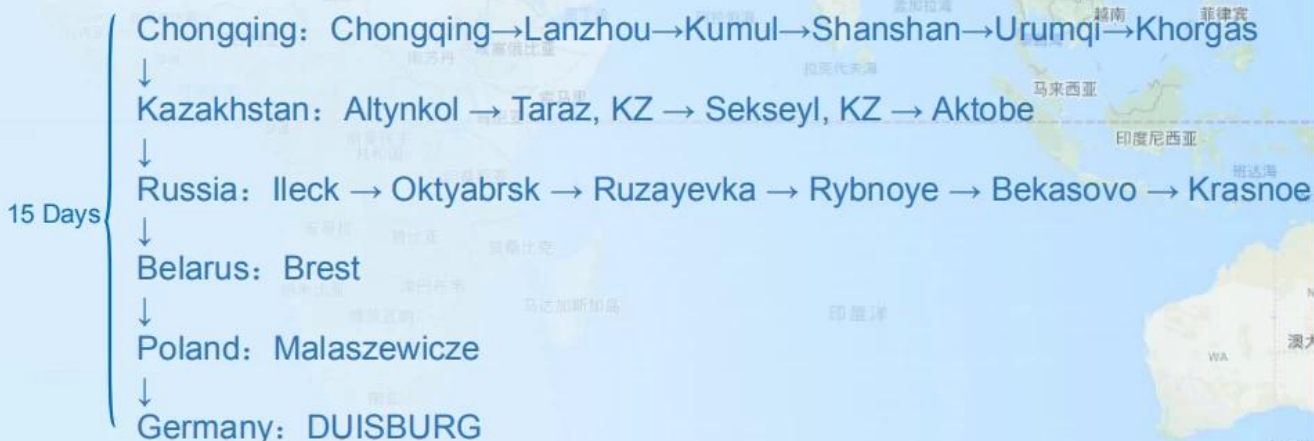

**Railway Spediteur China Günstige Versandrate FCL LCL
nach Europ Budapest**

Yuxinou Railway

Sunny Worldwide Logistics (Shenzhen) Ltd.

Railway Transportation

Save 60% time compare with Sea freight

Save 80% cost compare with Air freight

FCL Service

- ✓ Booking container
- ✓ Trucking from main city in China to Chongqing
- ✓ Customs clearance and Europe door delivery
- ✓ Stable shipping time
- ✓ Arrange T1 docs for transfer to destination

LCL Service

- ✓ Pick up cargo from supplier in China
- ✓ Provide customs clearance service
- ✓ Delivery to door service
- ✓ Regular schedule per week

POL	POD	SCHEDULE	T/T
Chongqing	Malaszewicze	Wed./Thu./Fri./Sat.	13 days
Chongqing	Moscow	Tue.	14 days
Chongqing	Duisburg	Everyday	15 days
Chongqing	Hamburg	Sun.	15 days

Service Routes

These area is our advantage routes,
we're able to provide more competitive cost for you.

Be your Reliable Shipping Agent

1) International Air Transport Resources

Lots of worldwide airplane is our partner, it can help to ship your cargo anywhere in the world with a single network of airlines.