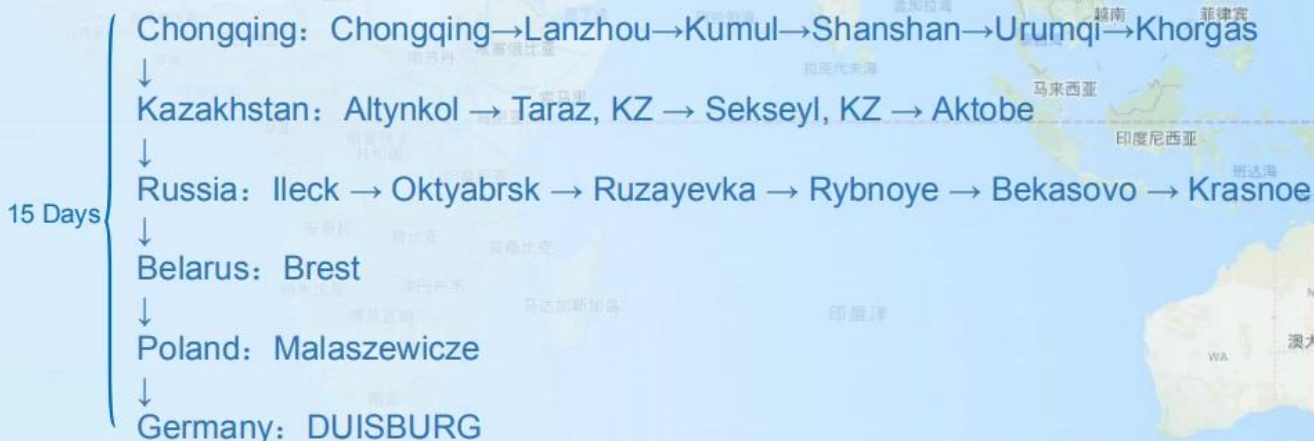

**Railway Spediteur China Günstige Versandrate FCL LCL
nach Europ Frengel**

Yuxinou Railway

Sunny Worldwide Logistics (Shenzhen) Ltd.

Railway Transportation

Save 60% time compare with Sea freight

Save 80% cost compare with Air freight

FCL Service

- ✓ Booking container
- ✓ Trucking from main city in China to Chongqing
- ✓ Customs clearance and Europe door delivery
- ✓ Stable shipping time
- ✓ Arrange T1 docs for transfer to destination

LCL Service

- ✓ Pick up cargo from supplier in China
- ✓ Provide customs clearance service
- ✓ Delivery to door service
- ✓ Regular schedule per week

POL	POD	SCHEDULE	T/T
Chongqing	Malaszewicze	Wed./Thu./Fri./Sat.	13 days
Chongqing	Moscow	Tue.	14 days
Chongqing	Duisburg	Everyday	15 days
Chongqing	Hamburg	Sun.	15 days

Service Routes

These area is our advantage routes,
we're able to provide more competitive cost for you.

Be your Reliable Shipping Agent

1) International Air Transport Resources

Lots of worldwide airplane is our partner, it can help to ship your cargo anywhere in the world with a single network of airlines.