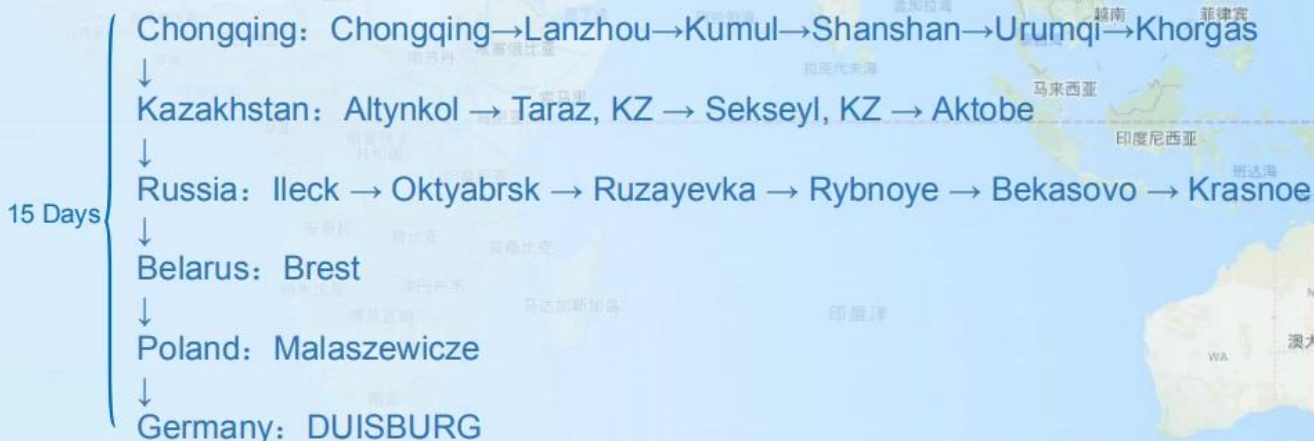

**Railway Spediteur China Günstige Versandrate FCL LCL
nach Europ Polen**

Yuxinou Railway

Sunny Worldwide Logistics (Shenzhen) Ltd.

Railway Transportation

Save 60% time compare with Sea freight

Save 80% cost compare with Air freight

FCL Service

- ✓ Booking container
- ✓ Trucking from main city in China to Chongqing
- ✓ Customs clearance and Europe door delivery
- ✓ Stable shipping time
- ✓ Arrange T1 docs for transfer to destination

LCL Service

- ✓ Pick up cargo from supplier in China
- ✓ Provide customs clearance service
- ✓ Delivery to door service
- ✓ Regular schedule per week

POL	POD	SCHEDULE	T/T
Chongqing	Malaszewicze	Wed./Thu./Fri./Sat.	13 days
Chongqing	Moscow	Tue.	14 days
Chongqing	Duisburg	Everyday	15 days
Chongqing	Hamburg	Sun.	15 days

Sunny Worldwide Logistics (SZ) Limited

Shipping Time

Shipping & Main Service	America	Europe	Japan	Southeast Asia	Australia	Other Country
Amazon FBA	DDP 5-6days	DDP 6-7days	DDP 4-5days	DDP 3-4days	2-3 days	NO Service
Express	2-3 days	2-3 days	2-3 days	2-3 days	2-3 days	4-5 days
Sea Freight	DDP 18-22days	DDP 20-25days	DDP 5-7days	DDP 5-7days	Port TO Port	
Air Freight	Airline :EK AA PO CA HU NH EY TK OZ CZ CX BY, etc. Airport to airport plus delivery					