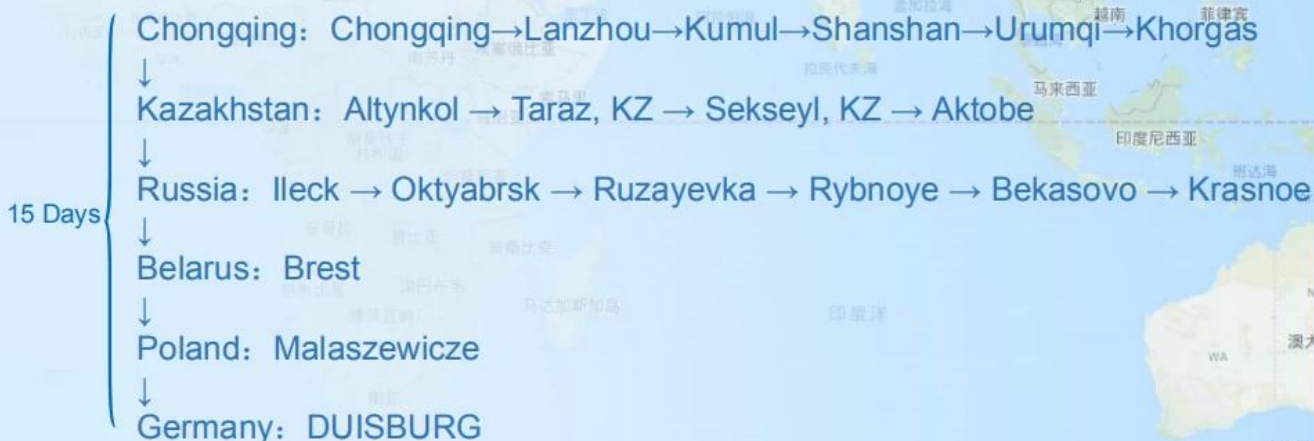

Eisenbahnversand von Shenzhen nach Deutschland Fracht nach vorne

Yuxinou Railway

Sunny Worldwide Logistics (Shenzhen) Ltd.

Railway Transportation

Save 60% time compare with Sea freight

Save 80% cost compare with Air freight

FCL Service

- ✓ Booking container
- ✓ Trucking from main city in China to Chongqing
- ✓ Customs clearance and Europe door delivery
- ✓ Stable shipping time
- ✓ Arrange T1 docs for transfer to destination

LCL Service

- ✓ Pick up cargo from supplier in China
- ✓ Provide customs clearance service
- ✓ Delivery to door service
- ✓ Regular schedule per week

POL	POD	SCHEDULE	T/T
Chongqing	Malaszewicze	Wed./Thu./Fri./Sat.	13 days
Chongqing	Moscow	Tue.	14 days
Chongqing	Duisburg	Everyday	15 days
Chongqing	Hamburg	Sun.	15 days

Service Routes

These area is our advantage routes,
we're able to provide more competitive cost for you.

Be your Reliable Shipping Agent

1) International Air Transport Resources

Lots of worldwide airplane is our partner, it can help to ship your cargo anywhere in the world with a single network of airlines.