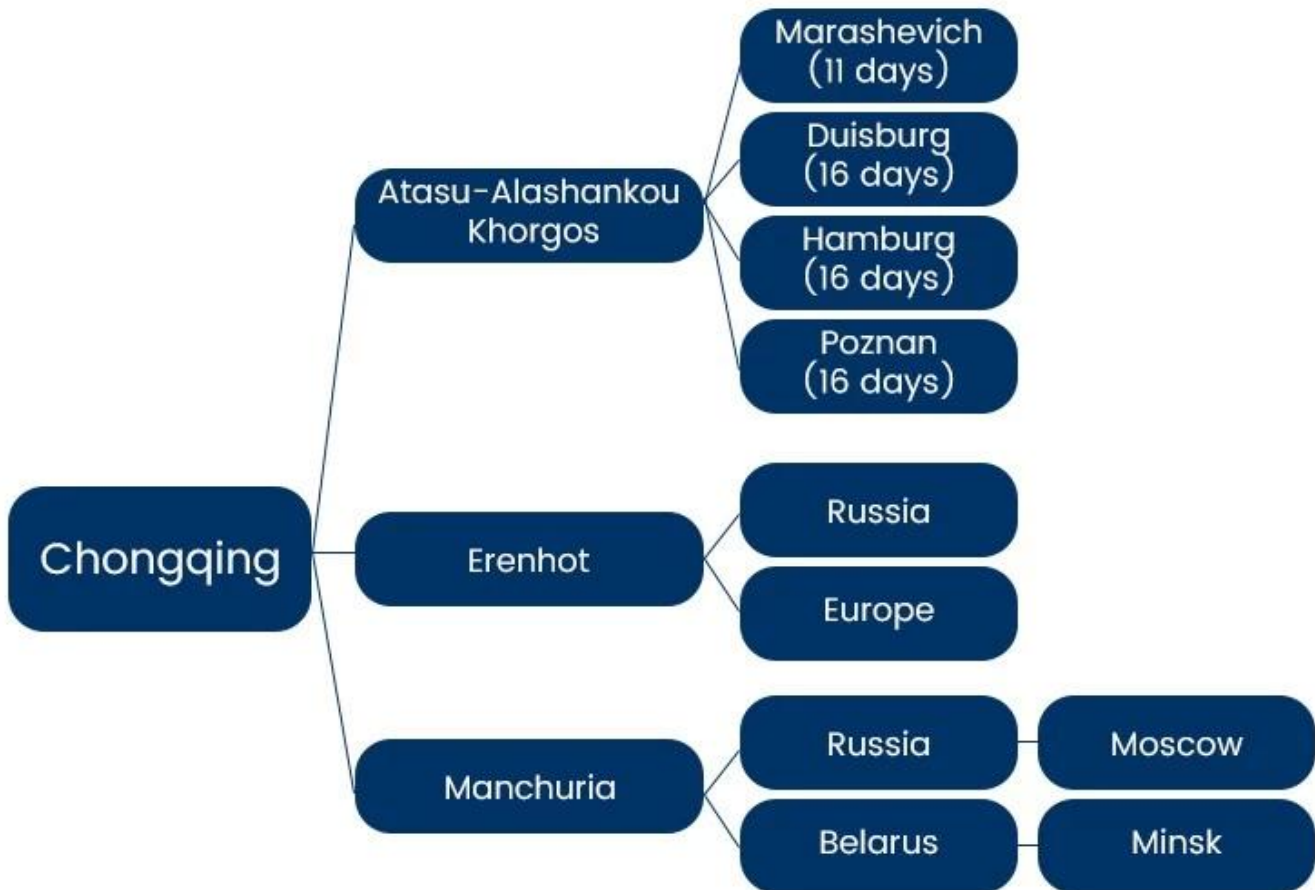

Professional Service Quality

Over half of staffs working of Sunny Worldwide Logistics is about 5-13 years. Detailed division of labor in each department, including sales department, operation department, market department, customer service department.

Strong Custom Clearance Ability

Proficient in customs clearance and tax rates in the United States, Europe, Australia, etc., customs clearance 1-2 days earlier.

Quickly Problem Solved Ability

Emergency solutions must be offered with 30minutes if any. You may not find other companies like us in Shenzhen.

Service Routes

These area is our advantage routes, we're able to provide more competitive cost for you.China-Europe railway, Central Asia railway, China-Russia railway, International multimodal transport