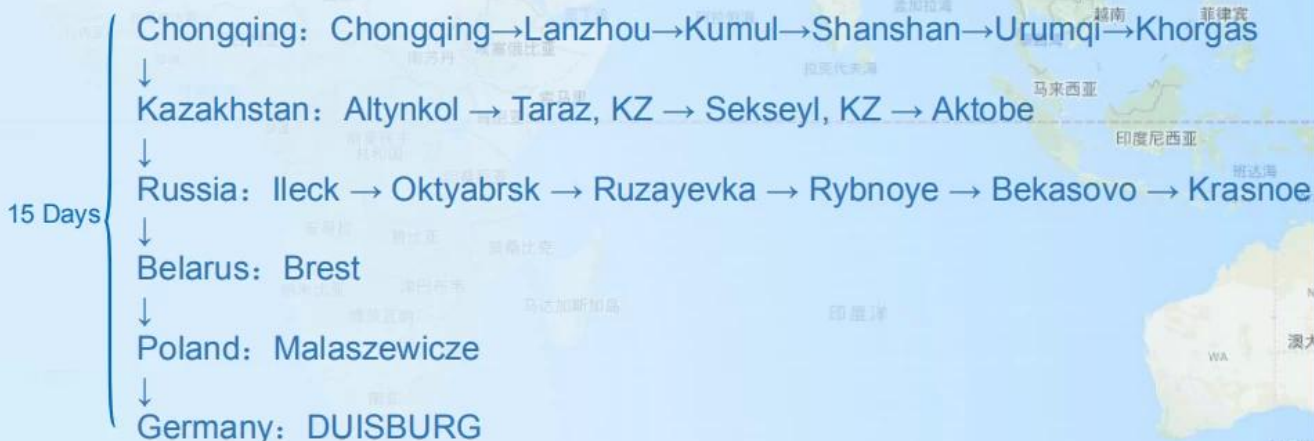

**Ferrementador de ferrocarril China Tasa de envío barata
FCL LCL a Europ Austria**

Yuxinou Railway

Sunny Worldwide Logistics (Shenzhen) Ltd.

Railway Transportation

Save 60% time compare with Sea freight

Save 80% cost compare with Air freight

FCL Service

- ✓ Booking container
- ✓ Trucking from main city in China to Chongqing
- ✓ Customs clearance and Europe door delivery
- ✓ Stable shipping time
- ✓ Arrange T1 docs for transfer to destination

LCL Service

- ✓ Pick up cargo from supplier in China
- ✓ Provide customs clearance service
- ✓ Delivery to door service
- ✓ Regular schedule per week

POL	POD	SCHEDULE	T/T
Chongqing	Malaszewicze	Wed./Thu./Fri./Sat.	13 days
Chongqing	Moscow	Tue.	14 days
Chongqing	Duisburg	Everyday	15 days
Chongqing	Hamburg	Sun.	15 days

Service Routes

These area is our advantage routes,
we're able to provide more competitive cost for you.

Be your Reliable Shipping Agent

1) International Air Transport Resources

Lots of worldwide airplane is our partner, it can help to ship your cargo anywhere in the world with a single network of airlines.