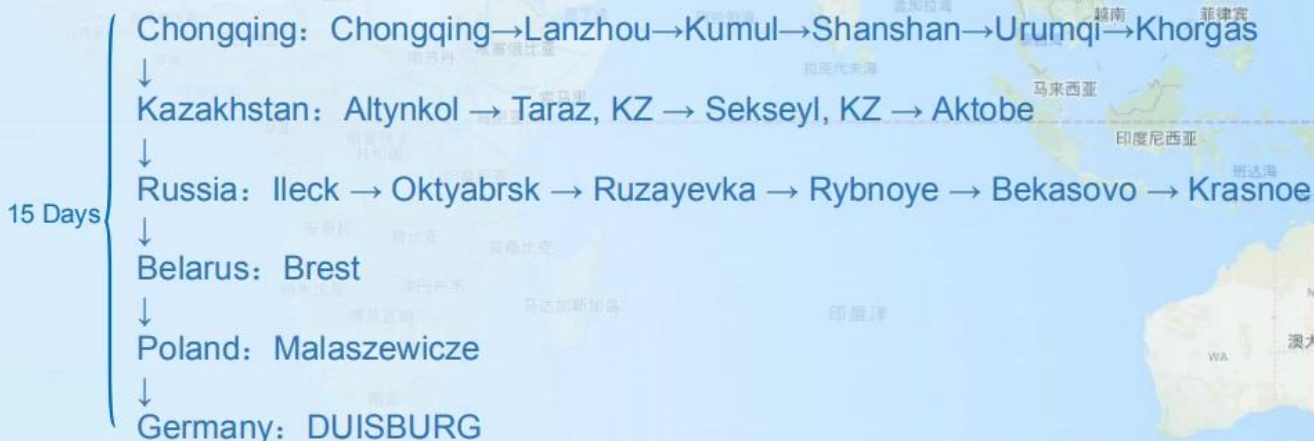

**Ferrementista China China Tasa de envío barata FCL LCL a
Europ República Checa**

Yuxinou Railway

Sunny Worldwide Logistics (Shenzhen) Ltd.

Railway Transportation

Save 60% time compare with Sea freight

Save 80% cost compare with Air freight

FCL Service

- ✓ Booking container
- ✓ Trucking from main city in China to Chongqing
- ✓ Customs clearance and Europe door delivery
- ✓ Stable shipping time
- ✓ Arrange T1 docs for transfer to destination

LCL Service

- ✓ Pick up cargo from supplier in China
- ✓ Provide customs clearance service
- ✓ Delivery to door service
- ✓ Regular schedule per week

POL	POD	SCHEDULE	T/T
Chongqing	Malaszewicze	Wed./Thu./Fri./Sat.	13 days
Chongqing	Moscow	Tue.	14 days
Chongqing	Duisburg	Everyday	15 days
Chongqing	Hamburg	Sun.	15 days

Service Routes

These area is our advantage routes,
we're able to provide more competitive cost for you.

Be your Reliable Shipping Agent

1) International Air Transport Resources

Lots of worldwide airplane is our partner, it can help to ship your cargo anywhere in the world with a single network of airlines.