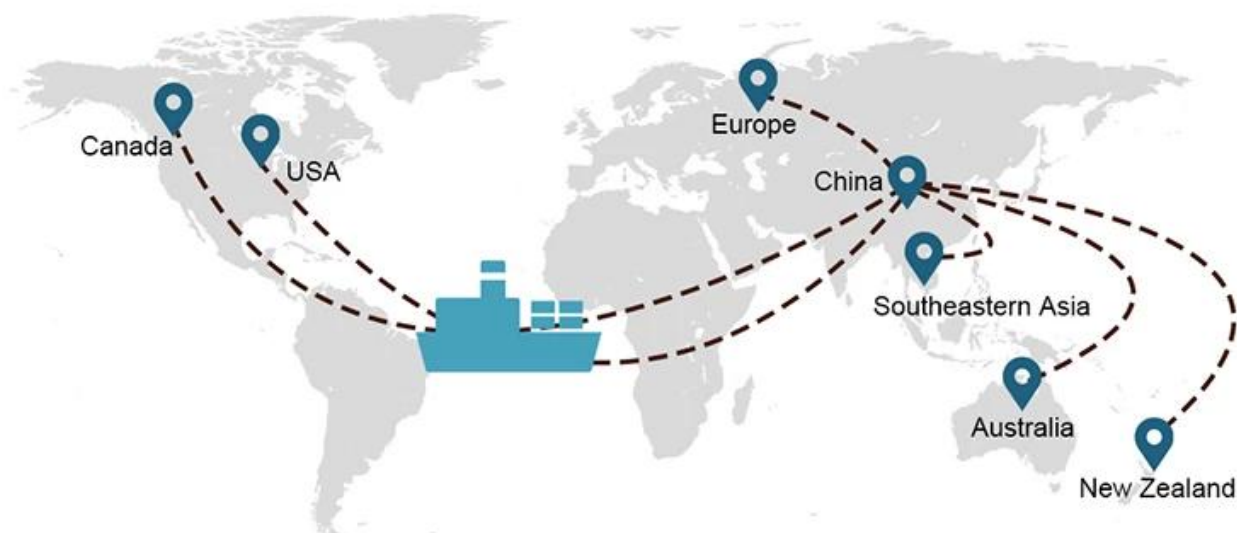

Service de fret maritime FCL depuis la chine ningbo qingdao tianjin shenzhen shanghai vers l'australie transitaire

FRET MARITIME est un service polyvalent que nous offrons à ceux qui souhaitent transporter des envois plus importants qui ne sont pas sensibles au facteur temps.

Itinéraires de service

Temps d'expédition

	États-Unis/Canada	Europe	Japon	Asie du sud est	Australie	Autres pays
Fret maritime	DDP 18-22 jours	DDP 20-25 jours	DDP 5-7 jours	DDP 5-7 jours	port à port	

Shipping Procedure

19 Jun 2020

From Guangzhou to Davao Philippines fiberglass goo...

My parcel arrived earlier than expected here in Davao City, Philippines. Mr. Alex was very accommodating. He is very patient in answering queries and assisted me very well all throughout the process. Working with him and the company was a great experience and will definitely work with them again.

A*****d

 United States

Supplier Service: **Very satisfied** (5 stars)

09 Jun 2020

On-time Shipment: **Very satisfied** (5 stars)

By sea for DDU service from Guangzhou Shenzhen do...

They are the best freight forwarder, most economical, fastest, best custom clearance, rapid domestic transport door to door service.