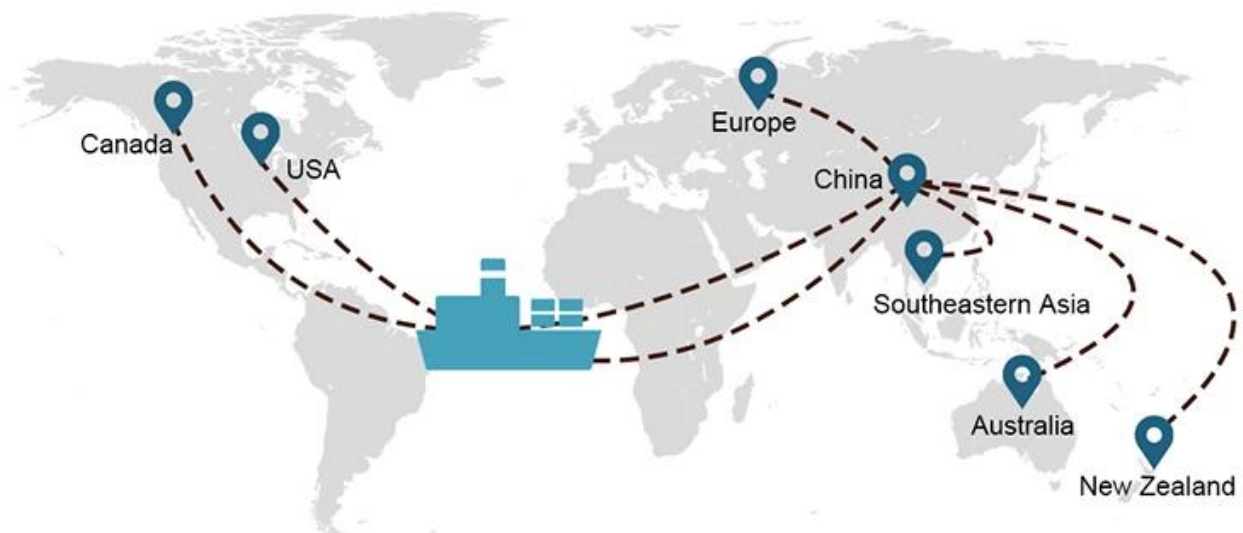

Force de l'entreprise

1) Ressources de transport maritime international

Nous travaillons avec de nombreux armateurs, qui peuvent vous aider à expédier votre cargaison partout dans le monde grâce à un riche réseau de routes maritimes.

Itinéraires de service

Temps d'expédition

	États-Unis/Canada	Europe	Japon	Asie du sud est	Australie	Autres pays
Fret maritime	DDP 18-22 jours	DDP 20-25 jours	DDP 5-7 jours	DDP 5-7 jours	port à port	

Shipping Procedure

19 Jun 2020

 From Guangzhou to Davao Philippines fiberglass goo...
★★★★★
My parcel arrived earlier than expected here in Davao City, Philippines. Mr. Alex was very accommodating. He is very patient in answering queries and assisted me very well all throughout the process. Working with him and the company was a great experience and will definitely work with them again.

A*****d

 United States

Supplier Service: **Very satisfied** (5 stars)

09 Jun 2020

On-time Shipment: **Very satisfied** (5 stars)

By sea for DDU service from Guangzhou Shenzhen do...

They are the best freight forwarder, most economical, fastest, best custom clearance, rapid domestic transport door to door service.