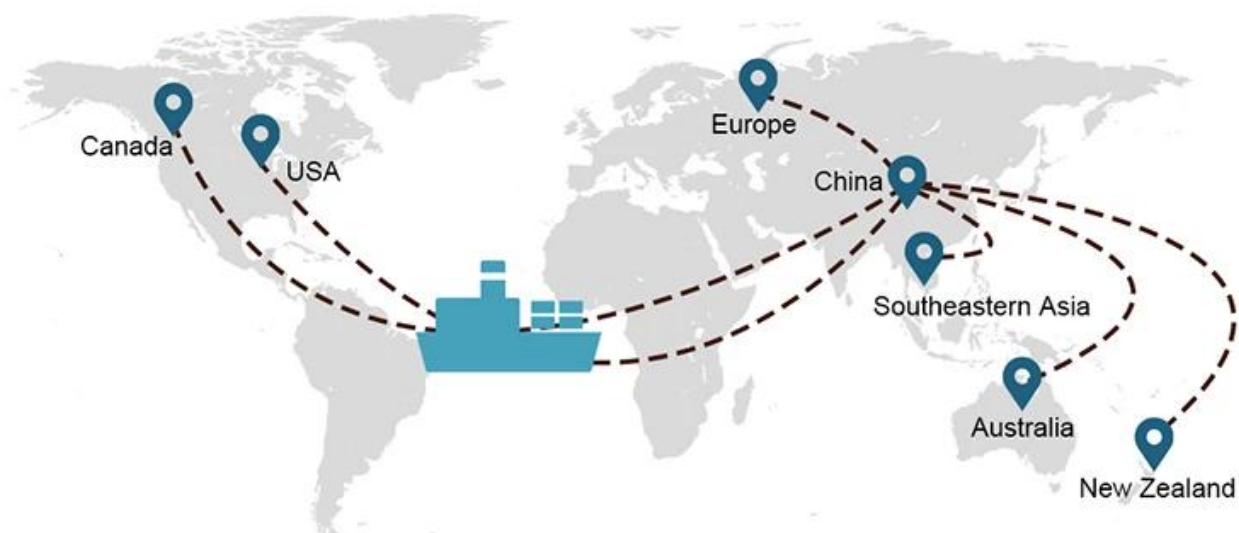

Force de l'entreprise

1) Ressources de transport maritime international

Nous travaillons avec de nombreux armateurs, qui peuvent vous aider à expédier votre cargaison partout dans le monde grâce à un riche réseau de routes maritimes.

Itinéraires de service

Temps d'expédition

	États-Unis/Canada	Europe	Japon	Asie du sud est	Australie	Autres pays
Fret maritime	DDP 18-22 jours	DDP 20-25 jours	DDP 5-7 jours	DDP 5-7 jours	port à port	

Shipping Procedure

19 Jun 2020

 From Guangzhou to Davao Philippines fiberglass goo...
★★★★★
My parcel arrived earlier than expected here in Davao City, Philippines. Mr. Alex was very accommodating. He is very patient in answering queries and assisted me very well all throughout the process. Working with him and the company was a great experience and will definitely work with them again.

A*****d

 United States

Supplier Service: **Very satisfied** (5 stars)

09 Jun 2020

On-time Shipment: **Very satisfied** (5 stars)

By sea for DDU service from Guangzhou Shenzhen do...

They are the best freight forwarder, most economical, fastest, best custom clearance, rapid domestic transport door to door service.