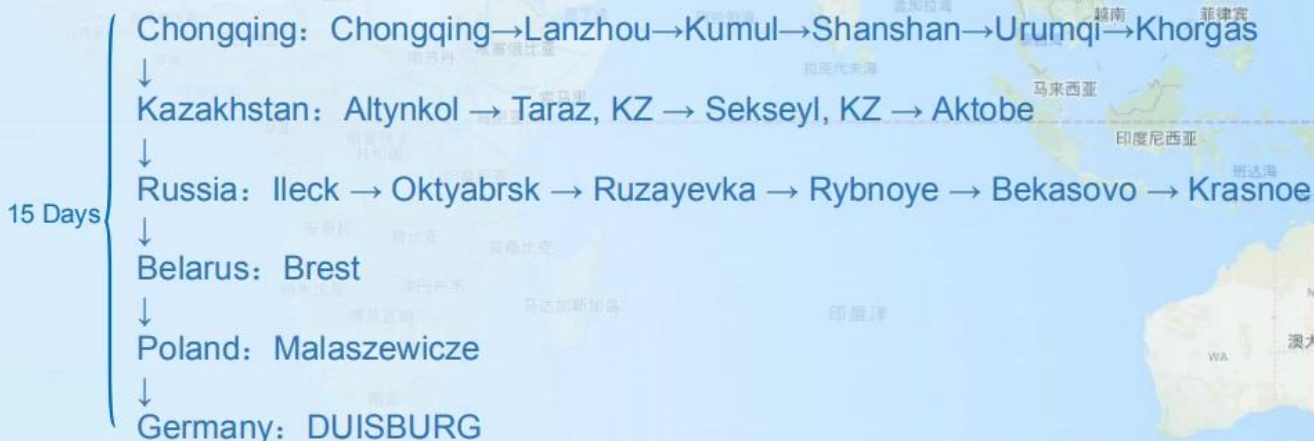

**Transfert ferroviaire Chine Note d'expédition bon marché
FCL LCL à Europ Budapest**

Yuxinou Railway

Sunny Worldwide Logistics (Shenzhen) Ltd.

Railway Transportation

Save 60% time compare with Sea freight

LCL Service

- ✓ Pick up cargo from supplier in China
- ✓ Provide customs clearance service
- ✓ Delivery to door service
- ✓ Regular schedule per week

POL	POD	SCHEDULE	T/T
Chongqing	Malaszewicze	Wed./Thu./Fri./Sat.	13 days
Chongqing	Moscow	Tue.	14 days
Chongqing	Duisburg	Everyday	15 days
Chongqing	Hamburg	Sun.	15 days

Service Routes

These area is our advantage routes,
we're able to provide more competitive cost for you.

Be your Reliable Shipping Agent

1) International Air Transport Resources

Lots of worldwide airplane is our partner, it can help to ship your cargo anywhere in the world with a single network of airlines.

Sunny Worldwide Logistics (SZ) Limited

Shipping Time

Shipping& Main Service	America	Europe	Japan	Southeast Asia	Australia	Other Country
Amazon FBA	DDP 5-6days	DDP 6-7days	DDP 4-5days	DDP 3-4days	2-3 days	NO Service
Express	2-3 days	2-3 days	2-3 days	2-3 days	2-3 days	4-5 days
Sea Freight	DDP 18-22days	DDP 20-25days	DDP 5-7days	DDP 5-7days	Port TO Port	
Air Freight	Airline :EK AA PO CA HU NH EY TK OZ CZ CX BY, etc. Airport to airport plus delivery					