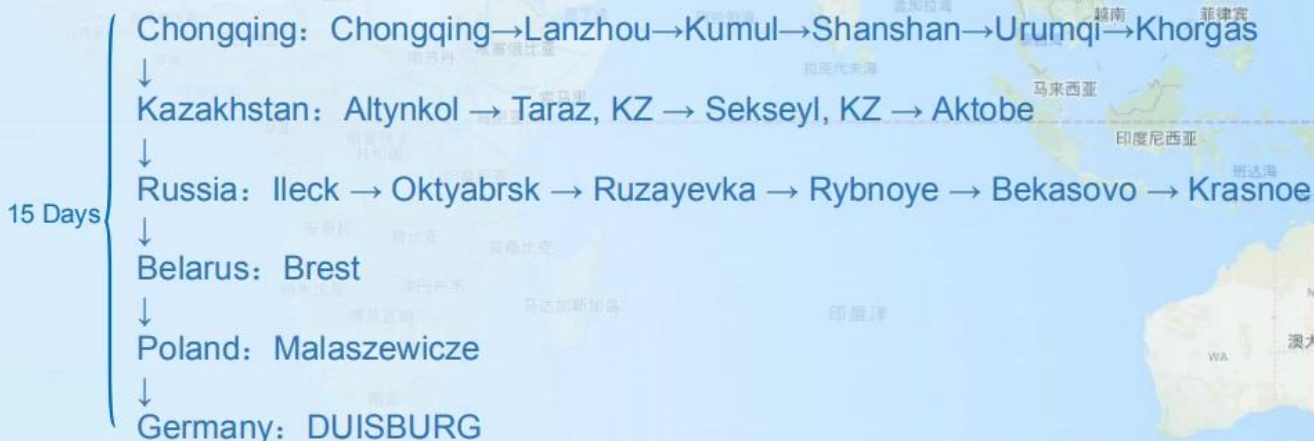

**Transfert ferroviaire Chine Note d'expédition bon marché
FCL LCL à Europ Tchèque République**

Yuxinou Railway

Sunny Worldwide Logistics (Shenzhen) Ltd.

Railway Transportation

Save 60% time compare with Sea freight

LCL Service

- ✓ Pick up cargo from supplier in China
- ✓ Provide customs clearance service
- ✓ Delivery to door service
- ✓ Regular schedule per week

| POL | POD | SCHEDULE | T/T |
|-----------|--------------|---------------------|---------|
| Chongqing | Malaszewicze | Wed./Thu./Fri./Sat. | 13 days |
| Chongqing | Moscow | Tue. | 14 days |
| Chongqing | Duisburg | Everyday | 15 days |
| Chongqing | Hamburg | Sun. | 15 days |

Service Routes

These area is our advantage routes,
we're able to provide more competitive cost for you.

Be your Reliable Shipping Agent

1) International Air Transport Resources

Lots of worldwide airplane is our partner, it can help to ship your cargo anywhere in the world with a single network of airlines.

Sunny Worldwide Logistics (SZ) Limited

Shipping Time

| Shipping& Main Service | America | Europe | Japan | Southeast Asia | Australia | Other Country |
|---------------------------|--|------------------|----------------|-------------------|--------------|------------------|
| Amazon FBA | DDP 5-6days | DDP 6-7days | DDP 4-5days | DDP 3-4days | 2-3 days | NO Service |
| Express | 2-3 days | 2-3 days | 2-3 days | 2-3 days | 2-3 days | 4-5 days |
| Sea Freight | DDP 18-22days | DDP 20-25days | DDP 5-7days | DDP 5-7days | Port TO Port | |
| Air Freight | Airline :EK AA PO CA HU NH EY TK OZ CZ CX BY, etc. Airport to airport plus delivery | | | | | |