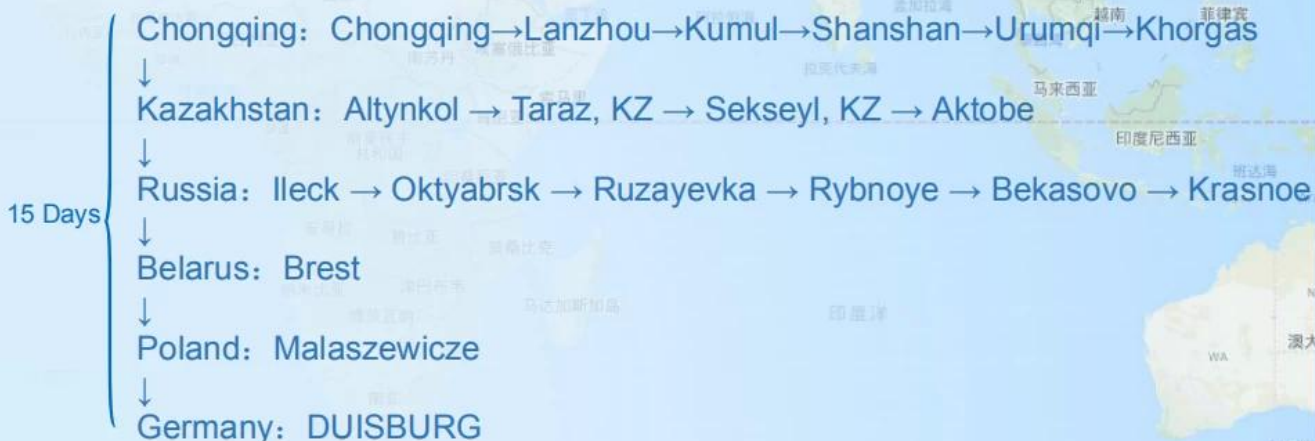

**Transporteur ferroviaire Chine Note d'expédition bon
marché FCL LCL à Europ Hongrie**

Yuxinou Railway

Sunny Worldwide Logistics (Shenzhen) Ltd.

Railway Transportation

Save 60% time compare with Sea freight

LCL Service

- ✓ Pick up cargo from supplier in China
- ✓ Provide customs clearance service
- ✓ Delivery to door service
- ✓ Regular schedule per week

POL	POD	SCHEDULE	T/T
Chongqing	Malaszewicze	Wed./Thu./Fri./Sat.	13 days
Chongqing	Moscow	Tue.	14 days
Chongqing	Duisburg	Everyday	15 days
Chongqing	Hamburg	Sun.	15 days

Service Routes

These area is our advantage routes,
we're able to provide more competitive cost for you.

Be your Reliable Shipping Agent

1) International Air Transport Resources

Lots of worldwide airplane is our partner, it can help to ship your cargo anywhere in the world with a single network of airlines.

Sunny Worldwide Logistics (SZ) Limited

Shipping Time

Shipping& Main Service	America	Europe	Japan	Southeast Asia	Australia	Other Country
Amazon FBA	DDP 5-6days	DDP 6-7days	DDP 4-5days	DDP 3-4days	2-3 days	NO Service
Express	2-3 days	2-3 days	2-3 days	2-3 days	2-3 days	4-5 days
Sea Freight	DDP 18-22days	DDP 20-25days	DDP 5-7days	DDP 5-7days	Port TO Port	
Air Freight	Airline :EK AA PO CA HU NH EY TK OZ CZ CX BY, etc. Airport to airport plus delivery					