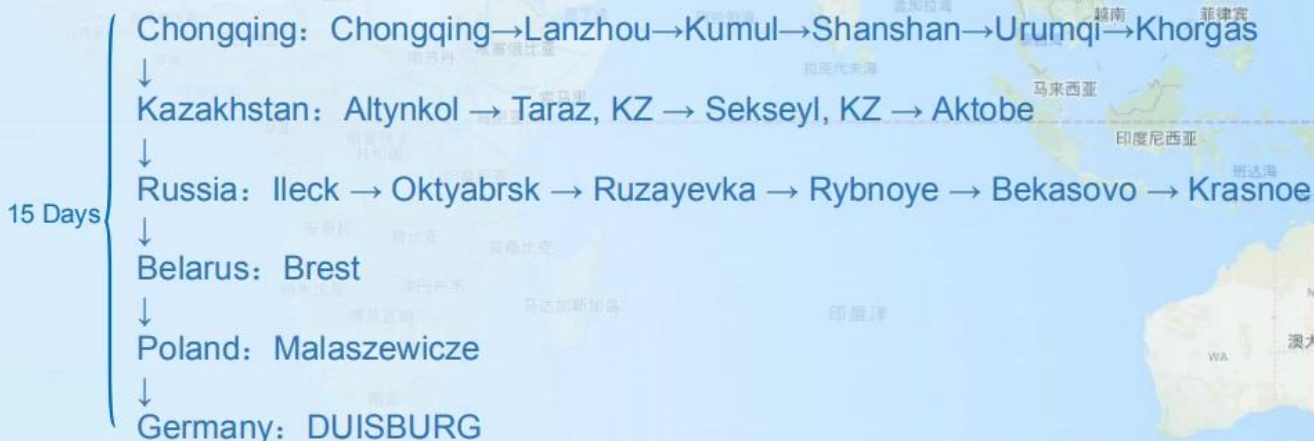

Railway Forwarder Cina Tasso di spedizione a buon mercato
FCL LCL a Europ Budapest

Yuxinou Railway

Sunny Worldwide Logistics (Shenzhen) Ltd.

Railway Transportation

Save 60% time compare with Sea freight

Save 80% cost compare with Air freight

FCL Service

- ✓ Booking container
- ✓ Trucking from main city in China to Chongqing
- ✓ Customs clearance and Europe door delivery
- ✓ Stable shipping time
- ✓ Arrange T1 docs for transfer to destination

LCL Service

- ✓ Pick up cargo from supplier in China
- ✓ Provide customs clearance service
- ✓ Delivery to door service
- ✓ Regular schedule per week

POL	POD	SCHEDULE	T/T
Chongqing	Malaszewicze	Wed./Thu./Fri./Sat.	13 days
Chongqing	Moscow	Tue.	14 days
Chongqing	Duisburg	Everyday	15 days
Chongqing	Hamburg	Sun.	15 days

Service Routes

These area is our advantage routes,
we're able to provide more competitive cost for you.

Be your Reliable Shipping Agent

1) International Air Transport Resources

Lots of worldwide airplane is our partner, it can help to ship your cargo anywhere in the world with a single network of airlines.