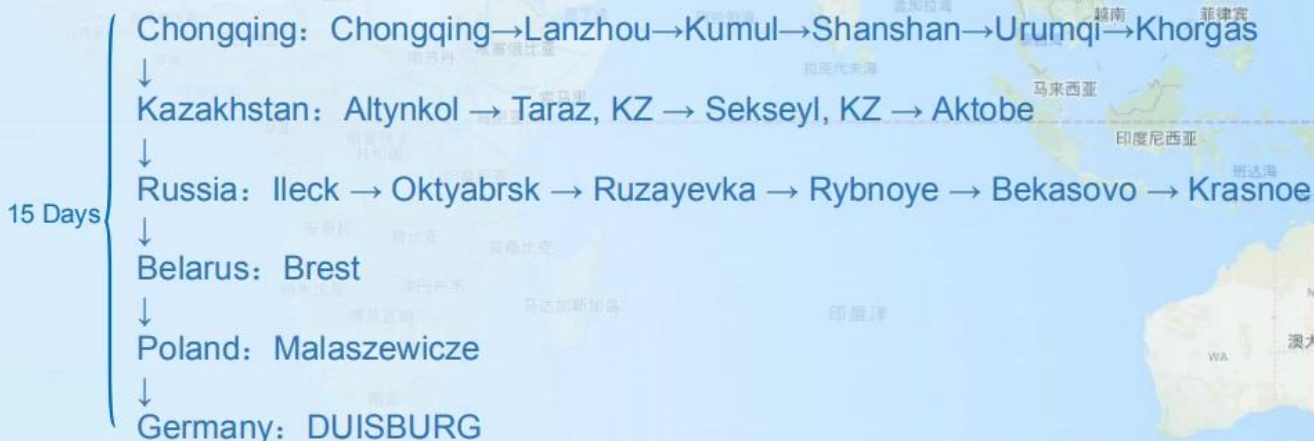

**Railway Forwarder Cina Tasso di spedizione economico FCL  
LCL a Europ Polonia**

# Yuxinou Railway

Sunny Worldwide Logistics (Shenzhen) Ltd.