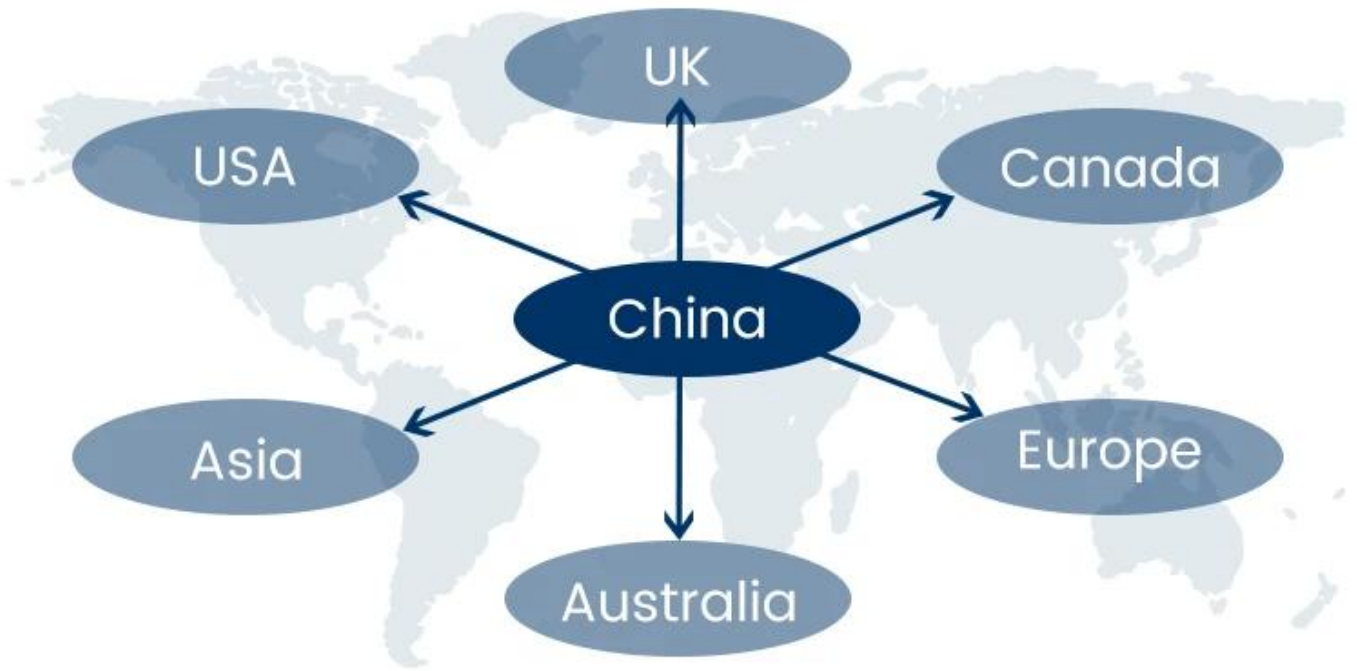

companies like us in Shenzhen.

Service Routes

These area is our advantage routes, we're able to provide more competitive cost for you.

 Sunny Worldwide Logistics (SZ) Limited Shipping Time						
Shipping & Main Service	America	Europe	Japan	Southeast Asia	Australia	Other Country
Amazon FBA	DDP 5-6days	DDP 6-7days	DDP 4-5days	DDP 3-4days	2-3 days	NO Service
Express	2-3 days	2-3 days	2-3 days	2-3 days	2-3 days	4-5 days
Sea Freight	DDP 18-22days	DDP 20-25days	DDP 5-7days	DDP 5-7days	Port TO Port	
Air Freight	Airline :EK AA PO CA HU NH EY TK OZ CZ CX BY, etc. Airport to airport plus delivery					