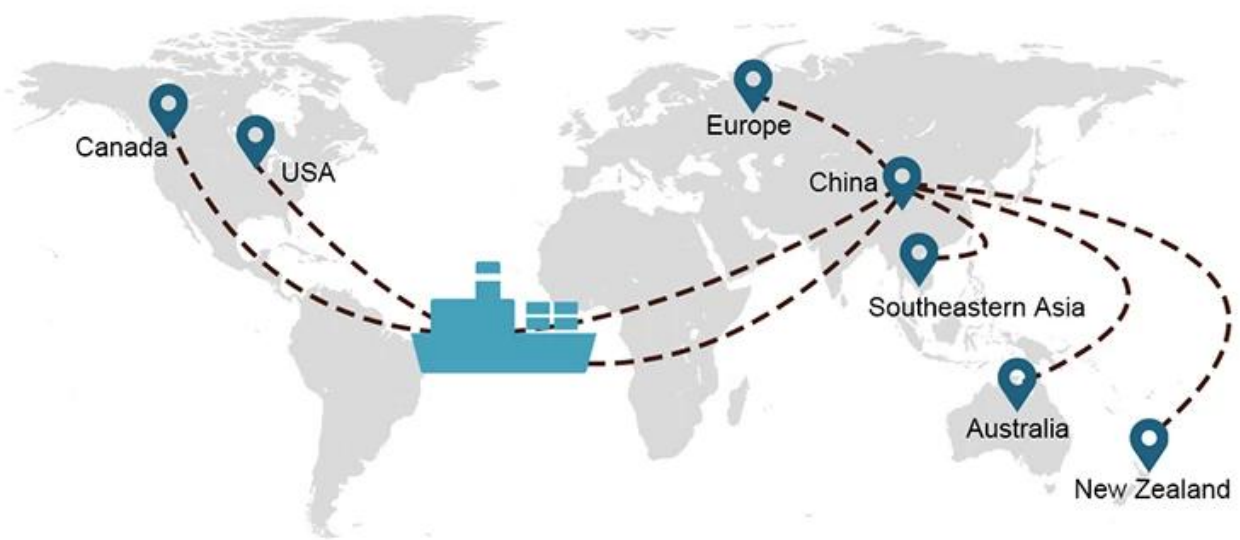

- **FCL** (Full Container Load) (Container 1 개당 1 개 Container 를 차지하는 운송 방식)
- **LCL** (Less than Container Load) (Container 1 개당 여러 개의 Container 를 차지하는 운송 방식)

L (미터)	W (미터)	H (미터)	용량 (CBM)	중량 (톤)	
20GP	5.89	2.35	2.38	25-28	17.5
40GP	12.03	2.35	2.38	55-58	26
40HQ	12.03	2.35	2.69	65-68	26
45HQ	13.55	2.35	2.69	75-78	24.5