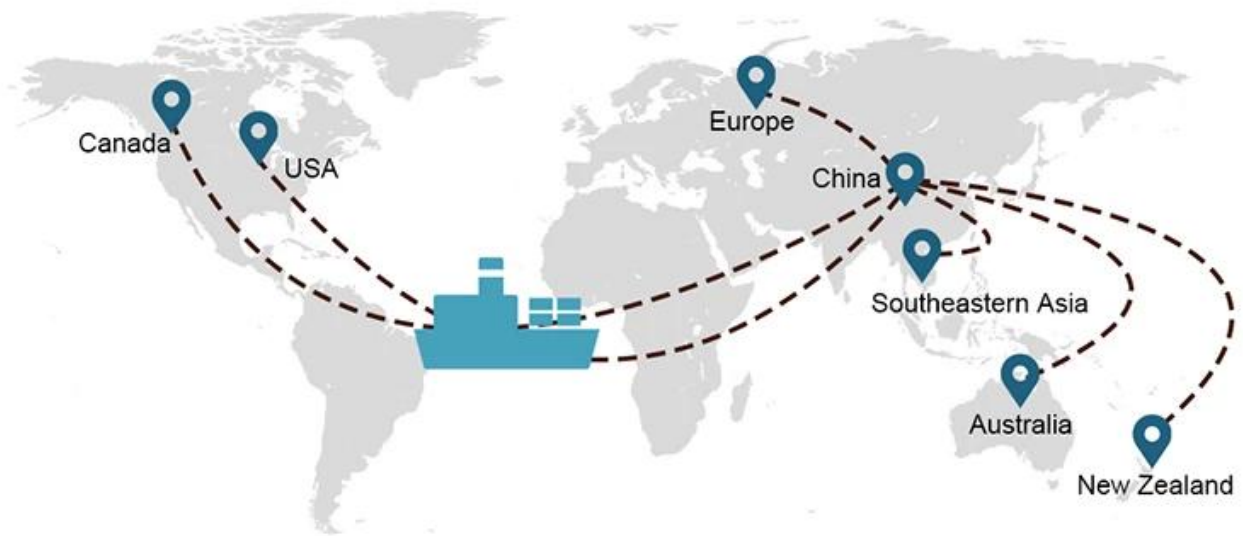

- **FCL** (Full Container Load) (Container 1 개당 적재되는 화물량이 정해진 상태로 운송되는 운송 방식)
- **LCL** (Less than Container Load) (Container 1 개당 적재되는 화물량이 정해진 상태로 운송되는 운송 방식)

	L (미터)	W (미터)	H (미터)	용량 (CBM)	중량 (톤)
20GP	5.89	2.35	2.38	25-28	17.5
40GP	12.03	2.35	2.38	55-58	26
40HQ	12.03	2.35	2.69	65-68	26
45HQ	13.55	2.35	2.69	75-78	24.5