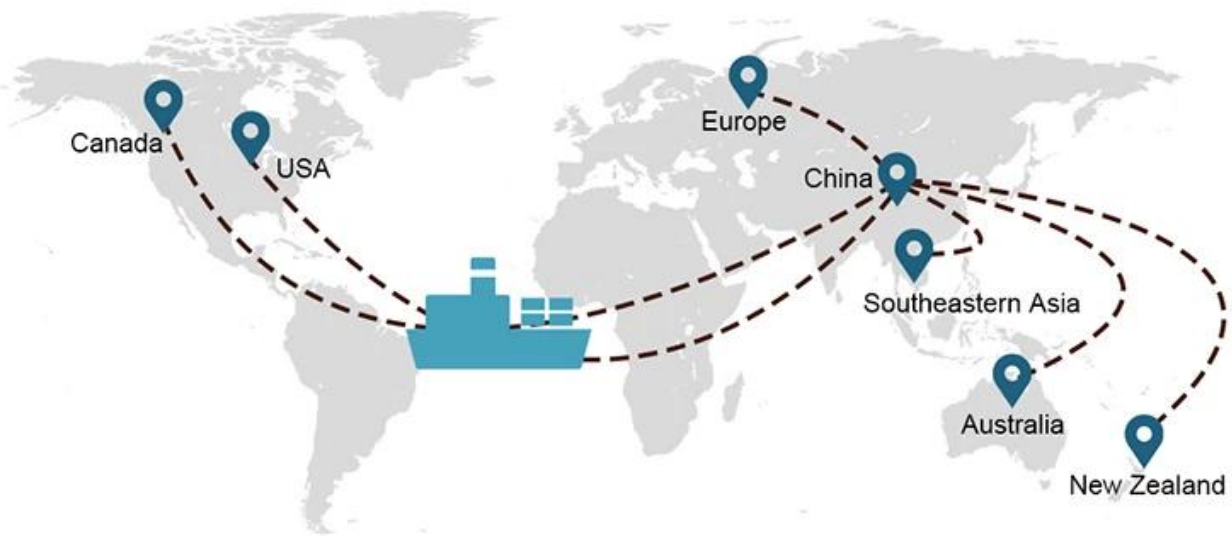

- **FCL** (Full Container Load) (...)
- **LCL** (Less than Container Load) (...)

L ( ) W ( ) H ( )	Volume (CBM)	Weight
20GP	5.89	2.35
40GP	12.03	2.35
40HQ	12.03	2.69
45HQ	13.55	2.69