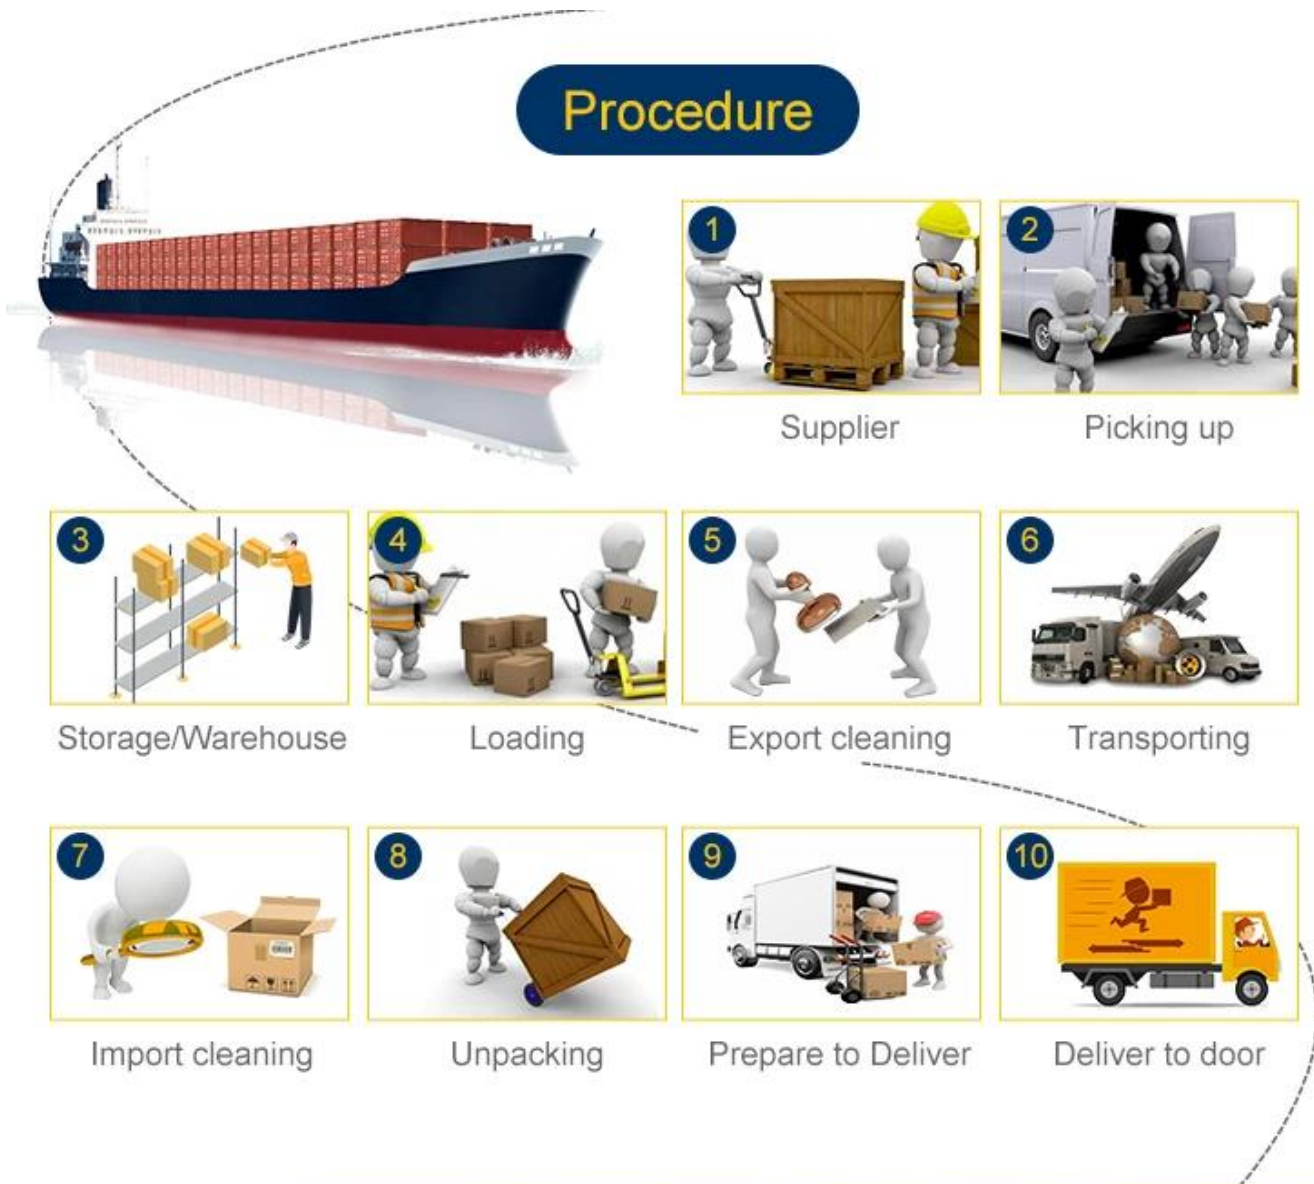

DDU DDP FBA

DDU DDP FBA

1. LCL&FCL
- 2.
3. 7
- 4.
- 5.
6. Door to Door ()

7.□□

8.□□□□□□□□□□□□□□□□

9.□□□□□□□□□□□□□□□□□□□□

Stable shipping space and Competitive price

Cooperate with major vessel companies
Like OOCL/ APL/ Kline/
MSC/HPL/COSCO/MAERSK

Value-added Services

Commodity inspection

Instead of you to inspection Chinese factory's cargo and explained you the details of their goods, and check the supplier reputation for you.

3

Warehousing

Great warehouse service near to Yantian port, Shenzhen - More than 15,000 square meters storage space

2

Blind

shipping/dropshipping

Conceal original supplier/customer name

8

Consolidate cargo

We can collect 1 Pickup your goods from different suppliers, consolidate all goods together at our warehouse and then combine ONE shipment send to you by airfreight / Express (Couriers)

Main Shipping Service

Air freight

Departure from main air port in China, like PEK/ TSN/ TAO/ PVG/ NKG/ XMN/ CAN/ SZX/ HKG/ DLC/ WUH, with competitively air shipping rates

Sea freight

Cooperate with main vessel company, like OOCL/ APL/Kline/ MSC/ HPL, stable shipping space and price.