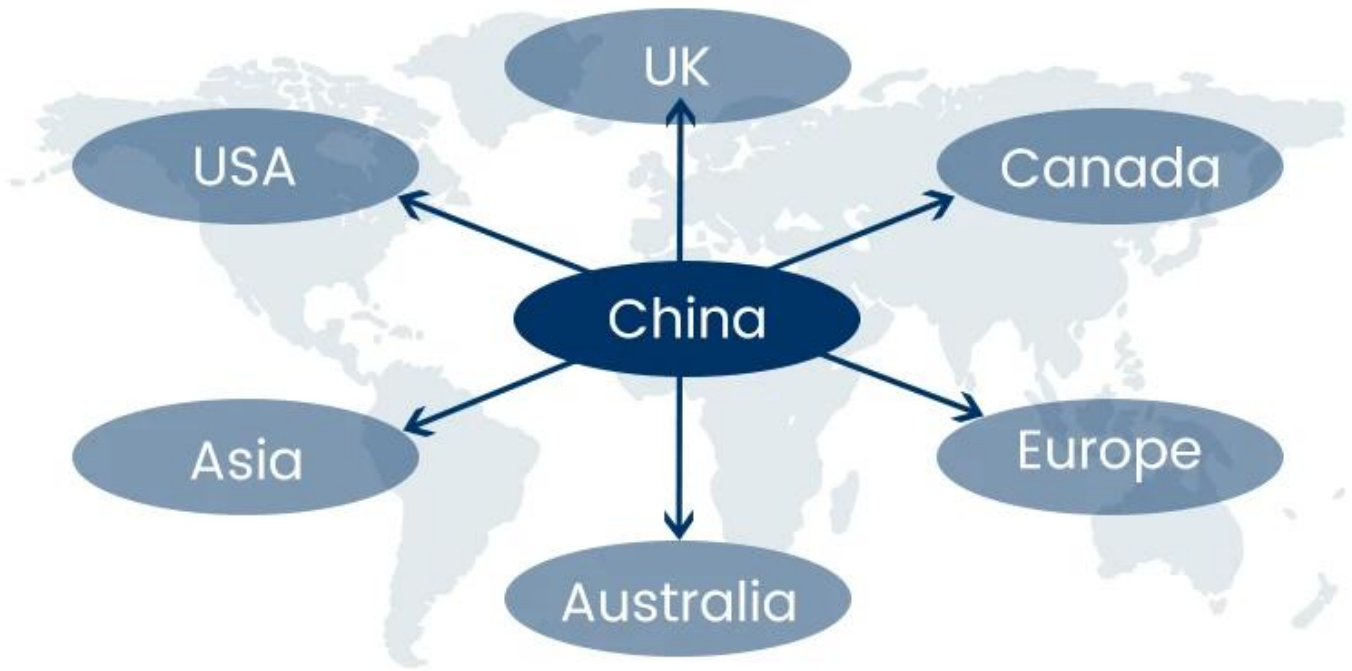

Sea Container

LCL

Less container load (LCL)

With our less than container load (LCL) services, we offer guaranteed capacity, regular and frequent departures and a vast choice of destinations – whether on intercontinental or short sea routes.

FCL

Full container load (FCL)

Full container load (FCL) is offered on a door-to-door or port-to-port basis and everything in between all over the world. We position containers at your facility to fit your schedule and offer flexible schedules to and from locations worldwide to meet even the most demanding shipping requirements. Whatever the destination, we will deliver your cargo on time and within budget – across borders, across continents and across the globe.

Service Routes

These area is our advantage routes, we're able to provide more competitive cost for you.

|  Sunny Worldwide Logistics (SZ) Limited Shipping Time | | | | | | |
|--|--|------------------|----------------|----------------|--------------|---------------|
| Shipping & Main Service | America | Europe | Japan | Southeast Asia | Australia | Other Country |
| Amazon FBA | DDP 5-6days | DDP 6-7days | DDP 4-5days | DDP 3-4days | 2-3 days | NO Service |
| Express | 2-3 days | 2-3 days | 2-3 days | 2-3 days | 2-3 days | 4-5 days |
| Sea Freight | DDP 18-22days | DDP 20-25days | DDP 5-7days | DDP 5-7days | Port TO Port | |
| Air Freight | Airline :EK AA PO CA HU NH EY TK OZ CZ CX BY, etc. Airport to airport plus delivery | | | | | |